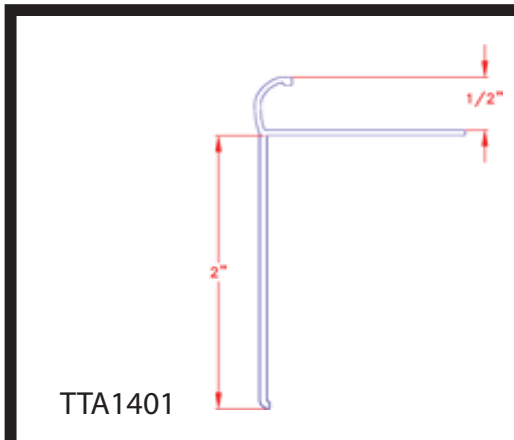

DURA*TRIM

New Product Update

September 2010

TTA1401
1/2IN (12MM) Tile Decorative Nosing
12 foot length

TTA1401: 1/2IN (12MM) Tile Decorative Nosing

Heavy duty profile with a smooth finish and decorative face.

The radius of the top meets building codes. Full 2IN drop will finish unsightly stair nose.

Available in: Satin Titanium and Satin Clear

Features

1/2IN (12MM) Tile Decorative Nosing

TTA1401 - 12 PIECE PER TUBE

12 FT LENGTHS

AVAILABLE IN: Satin Titanium and Satin Clear

Distributed By

www.dura-trim.com