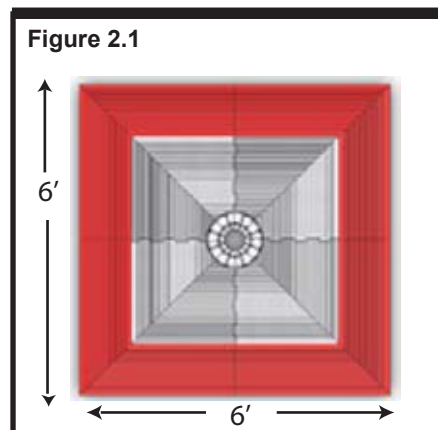

New Product Update

April 2010

TT8011
ProVa-Shower Extension Kit
(Outlined in red below)

Shower base with 1 Extension Kit = 4' X 6'

Shower base with 2 Extension Kits = 6' X 6'

TT8011 - ProVa-Shower Extension Kit

This 4 piece extension kit is available to expand to a 4' x 6' shower base. In order to create 6' x 6' shower base, two (2) kits are required.

Features

PROVA-SHOWER EXTENSION KIT!

AVAILABLE IN:

4 PIECES PER KIT

4' X 6' SHOWER BASE (Figure 2.0)

1 KIT: Converts a 4' X 4' up to 4' X 6' Shower Base

6' X 6' SHOWER BASE TWO (2) KITS ARE REQUIRED (Figure 2.1)

2 KITS: Converts a 4' X 4' up to 6' X 6' Shower Base

Distributed By