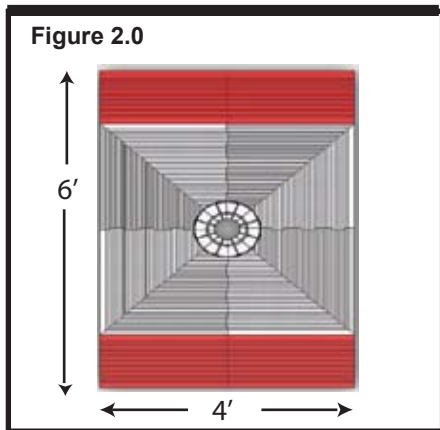

New Product Update

April 2010

TT8011
ProVa-Shower Extension Kit
(Outlined in red below)

Shower base with 1 Extension Kit = 4' X 6'

Shower base with 2 Extension Kits = 6' X 6'

TT8011 - ProVa-Shower Extension Kit

This 4 piece extension kit is available to expand to a 4' x 6' shower base. In order to create 6' x 6' shower base, two (2) kits are required.

Features

PROVA-SHOWER EXTENSION KIT!

AVAILABLE IN:

4 PIECES PER KIT

4' X 6' SHOWER BASE (Figure 2.0)

1 KIT: Converts a 4' X 4' up to 4' X 6' Shower Base

6' X 6' SHOWER BASE TWO (2) KITS ARE REQUIRED (Figure 2.1)

2 KITS: Converts a 4' X 4' up to 6' X 6' Shower Base

Distributed By