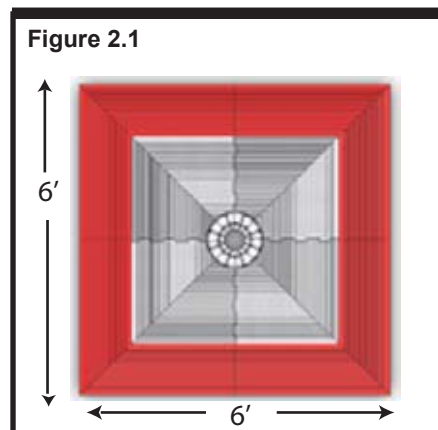

## New Product Update

April 2010

TT8011  
ProVa-Shower Extension Kit  
(Outlined in red below)

Shower base with 1 Extension Kit = 4' X 6'

Shower base with 2 Extension Kits = 6' X 6'

### TT8011 - ProVa-Shower Extension Kit

This 4 piece extension kit is available to expand to a 4' x 6' shower base. In order to create 6' x 6' shower base, two (2) kits are required.

### PROVA-SHOWER EXTENSION KIT!

**AVAILABLE IN:**

4 PIECES PER KIT

4' X 6' SHOWER BASE (Figure 2.0)

**1 KIT: Converts a 4' X 4' up to 4' X 6' Shower Base**

6' X 6' SHOWER BASE TWO (2) KITS ARE REQUIRED (Figure 2.1)

**2 KITS: Converts a 4' X 4' up to 6' X 6' Shower Base**