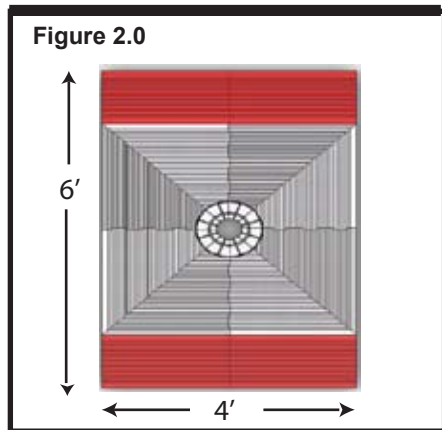

## New Product Update

April 2010

TT8011  
ProVa-Shower Extension Kit  
(Outlined in red below)

Shower base with 1 Extension Kit = 4' X 6'

Shower base with 2 Extension Kits = 6' X 6'

### TT8011 - ProVa-Shower Extension Kit

This 4 piece extension kit is available to expand to a 4' x 6' shower base. In order to create 6' x 6' shower base, two (2) kits are required.

### PROVA-SHOWER EXTENSION KIT!

**AVAILABLE IN:**

4 PIECES PER KIT

4' X 6' SHOWER BASE (Figure 2.0)

**1 KIT: Converts a 4' X 4' up to 4' X 6' Shower Base**

6' X 6' SHOWER BASE TWO (2) KITS ARE REQUIRED (Figure 2.1)

**2 KITS: Converts a 4' X 4' up to 6' X 6' Shower Base**