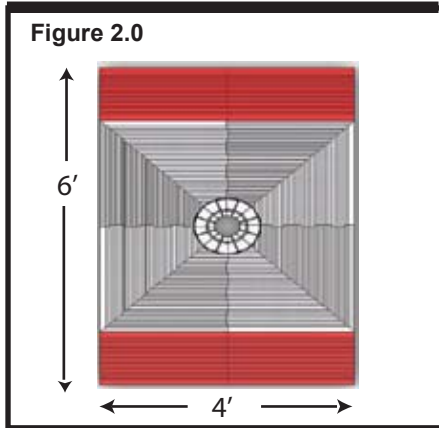

New Product Update

April 2010

TT8011
ProVa-Shower Extension Kit
(Outlined in red below)

Shower base with 1 Extension Kit = 4' X 6'

Shower base with 2 Extension Kits = 6' X 6'

TT8011 - ProVa-Shower Extension Kit

This 4 piece extension kit is available to expand to a 4' x 6' shower base. In order to create 6' x 6' shower base, two (2) kits are required.

Features

PROVA-SHOWER EXTENSION KIT!

AVAILABLE IN:

4 PIECES PER KIT

4' X 6' SHOWER BASE (Figure 2.0)

1 KIT: Converts a 4' X 4' up to 4' X 6' Shower Base

6' X 6' SHOWER BASE TWO (2) KITS ARE REQUIRED (Figure 2.1)

2 KITS: Converts a 4' X 4' up to 6' X 6' Shower Base

Distributed By