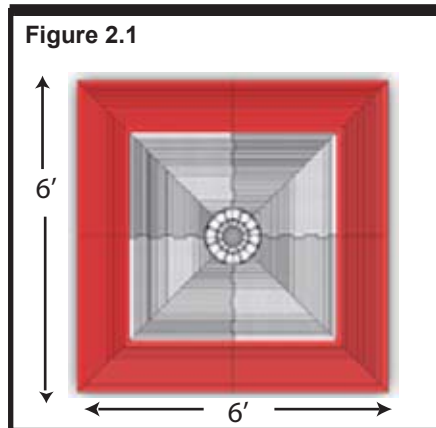

New Product Update

April 2010

TT8011
ProVa-Shower Extension Kit
(Outlined in red below)

Shower base with 1 Extension Kit = 4' X 6'

Shower base with 2 Extension Kits = 6' X 6'

TT8011 - ProVa-Shower Extension Kit

This 4 piece extension kit is available to expand to a 4' x 6' shower base. In order to create 6' x 6' shower base, two (2) kits are required.

Features

PROVA-SHOWER EXTENSION KIT!

AVAILABLE IN:

4 PIECES PER KIT

4' X 6' SHOWER BASE (Figure 2.0)

1 KIT: Converts a 4' X 4' up to 4' X 6' Shower Base

6' X 6' SHOWER BASE TWO (2) KITS ARE REQUIRED (Figure 2.1)

2 KITS: Converts a 4' X 4' up to 6' X 6' Shower Base

Distributed By