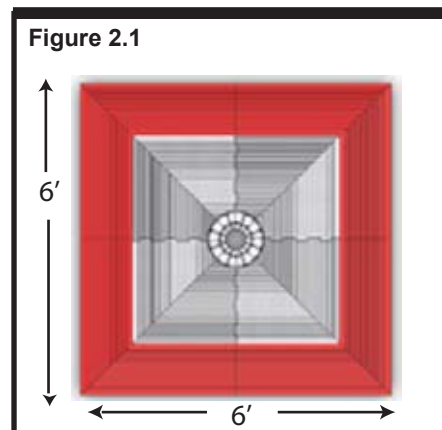

# New Product Update

April 2010

TT8011  
ProVa-Shower Extension Kit  
(Outlined in red below)

Shower base with 1 Extension Kit = 4' X 6'

Shower base with 2 Extension Kits = 6' X 6'

### TT8011 - ProVa-Shower Extension Kit

This 4 piece extension kit is available to expand to a 4' x 6' shower base. In order to create 6' x 6' shower base, two (2) kits are required.

#### AVAILABLE IN:

4 PIECES PER KIT

4' X 6' SHOWER BASE (Figure 2.0)

**1 KIT: Converts a 4' X 4' up to 4' X 6' Shower Base**

6' X 6' SHOWER BASE TWO (2) KITS ARE REQUIRED (Figure 2.1)

**2 KITS: Converts a 4' X 4' up to 6' X 6' Shower Base**