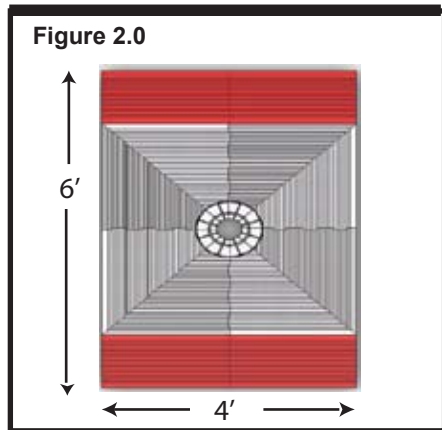

# New Product Update

April 2010

TT8011  
ProVa-Shower Extension Kit  
(Outlined in red below)

Shower base with 1 Extension Kit = 4' X 6'

Shower base with 2 Extension Kits = 6' X 6'

### TT8011 - ProVa-Shower Extension Kit

This 4 piece extension kit is available to expand to a 4' x 6' shower base. In order to create 6' x 6' shower base, two (2) kits are required.

#### AVAILABLE IN:

4 PIECES PER KIT

4' X 6' SHOWER BASE (Figure 2.0)

**1 KIT: Converts a 4' X 4' up to 4' X 6' Shower Base**

6' X 6' SHOWER BASE TWO (2) KITS ARE REQUIRED (Figure 2.1)

**2 KITS: Converts a 4' X 4' up to 6' X 6' Shower Base**