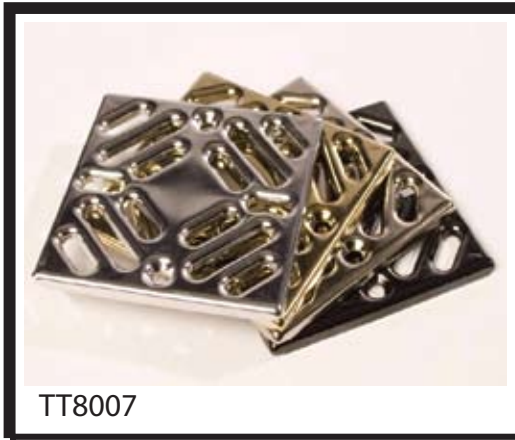

## New Product Update

March 2010

TT8007

PROVA-DRAIN ACCESSORY GRATES  
AVAILABLE IN 4 FINISHES

TT8007

TT8007 - PROVA-DRAIN ACCESSORY  
GRATES.

Drain grate for ProVa-Drain. Our  
drain grates are made with heavy  
duty die cast stainless steel.

Available: Black, Bronze, Brass,  
Stainless Steel