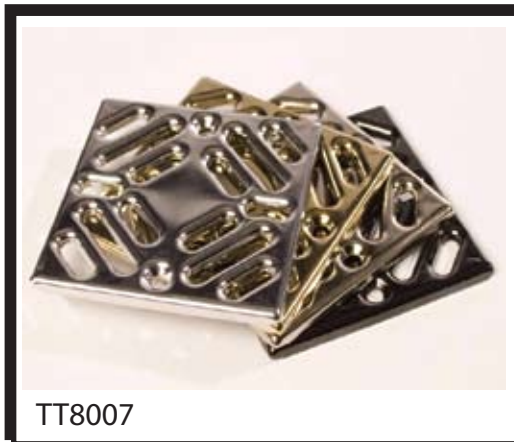

# New Product Update

March 2010

TT8007  
PROVA-DRAIN ACCESSORY GRATES  
AVAILABLE IN 4 FINISHES

TT8007 - PROVA-DRAIN ACCESSORY GRATES.

Drain grate for ProVa-Drain. Our drain grates are made with heavy duty die cast stainless steel.

Available: Black, Bronze, Brass, Stainless Steel

## Features

NOW AVAILABLE IN 4 FINISHES

**TT8007 - 1 PIECES PER PACK**

**BLK - BLACK** (TT8007BLK01)

**BRZ - BRONZE** (TT8007BRZ01)

**BRS - BRASS** (TT8007BRS01)

**STS - STAINLESS STEEL** (TT8007STS01)

**Distributed By**