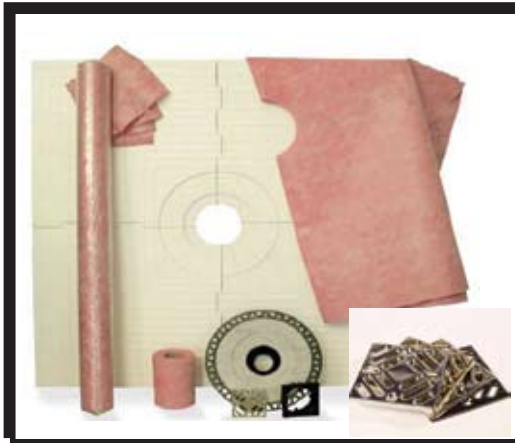

DURA*TRIM

New Product Update

April 2010

TT8006
ProVa-Shower Kit with
various grate finishes.

Available in: Chrome (standard), Stainless steel,
Brass, Bronze and Black

TT8006 - ProVa-Shower Kit

These kits are an all inclusive package containing each of the components required to create a maintenance-free, watertight shower assembly.

Grates available in: Chrome (standard),
Stainless Steel, Brass, Bronze and Black

Features

PROVA-SHOWER KIT AVAILABLE IN VARIOUS FINISHES!

AVAILABLE IN:

CHROME: TT8006CRM05 (standard)

STAINLESS STEEL: TT8006STS05

BRASS: TT8006BRS05

BRONZE: TT8006BRZ05

BLACK: TT8006BLK05

Distributed By

www.dura-trim.com