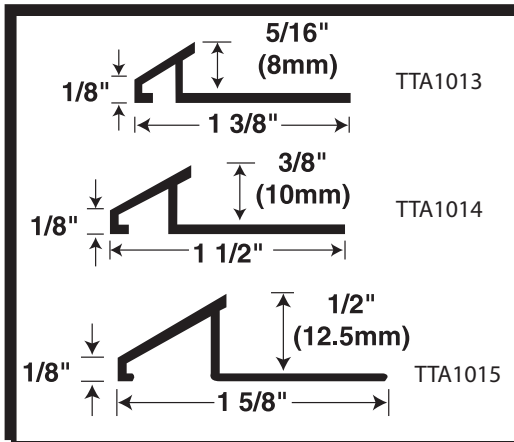

www.dura-trim.com

DURA*TRIM

New Product Update

October 2007

TTA993/995
Ceramic Tile Edging
8 foot lengths
NEW SATIN BLACK

TTA993/995 - Ceramic Tile Edging
Flat Tile Edge for use with 16mm and 20mm
tile. Pre-punched for easy setting into
adhesive. Protects tile from damage while
providing a finished butting edge for other
flooring materials.

October 2007

TTA970/971/972
Tile Adapters
8 foot lengths
NEW SATIN BLACK

TTA970/971/972 - Tile Adapters
Ceramic to carpet adapters for use where
(8mm/10mm/12.5mm) tile meets low pile
carpet or other 1/4" flooring.
Pre-punched for easy setting into adhesive.

New Finishes Available: SBK (Satin Black)

Features

New Finish Available: SBK (Satin Black)

TTA970/971/972 - 10 pieces per tube

TTA970/971/972 - B (BULK) - 12 pieces per tube

8 foot lengths

Distributed By

www.dura-trim.com

DURA*TRIM

New Product Update

October 2007

TTA1013/1014/1015
Tile Reducers
8 foot lengths
NEW SATIN BLACK

TTA1013/1014/1015 - Tile Reducers
The moulding has a sloped face to create a smooth transition between tile and 3.2mm adjacent surface such as resilient tile or sheet goods.
Pre-punched for easy setting into adhesive.