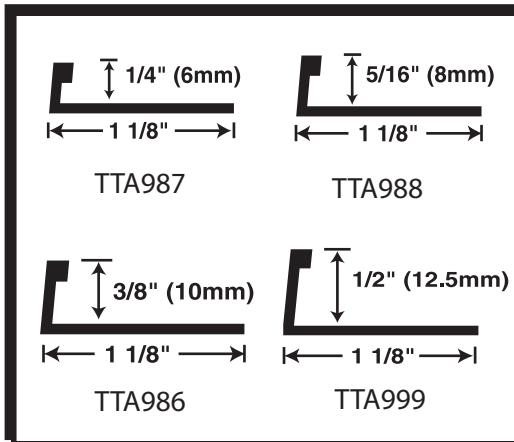

DURA*TRIM

New Product Update

October 2007

TTA987/988/986/999
Tile Edging
8 foot lengths
NEW SATIN BLACK

TTA987/988/986/999 - Tile Edging
Flat Tile Edge for use with 6mm, 8mm,
10mm and 12.5mm tile. Pre-punched
for easy setting into adhesive. Protects tile
from damage while providing a finished
butting edge for other flooring materials.

New Finishes Available: SBK (Satin Black)

Features

New Finish Available: SBK (Satin Black)

TTA987/988/986/999 - 10 pieces per tube

TTA987/988/986/999 B(BULK) - 25 pieces per tube
8 foot lengths

Distributed By

www.dura-trim.com

DURA*TRIM

New Product Update

October 2007

TTA993/995
Ceramic Tile Edging
8 foot lengths
NEW SATIN BLACK

TTA993/995 - Ceramic Tile Edging
Flat Tile Edge for use with 16mm and 20mm
tile. Pre-punched for easy setting into
adhesive. Protects tile from damage while
providing a finished butting edge for other
flooring materials.

October 2007

TTA970/971/972
Tile Adapters
8 foot lengths
NEW SATIN BLACK

TTA970/971/972 - Tile Adapters
Ceramic to carpet adapters for use where
(8mm/10mm/12.5mm) tile meets low pile
carpet or other 1/4" flooring.
Pre-punched for easy setting into adhesive.