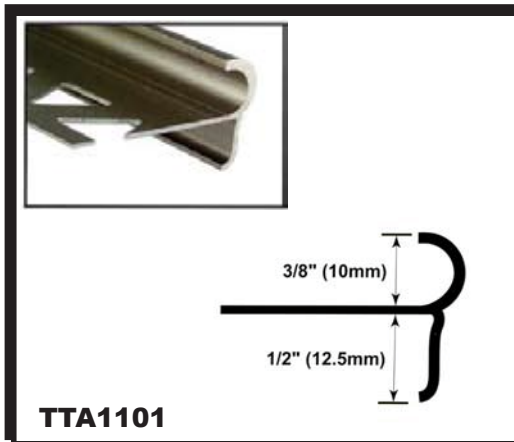

DURA*TRIM

New Product Update

October 2007

TTA1013/1014/1015
Tile Reducers
8 foot lengths
NEW SATIN BLACK

TTA1013/1014/1015 - Tile Reducers
The moulding has a sloped face to create a smooth transition between tile and 3.2mm adjacent surface such as resilient tile or sheet goods.
Pre-punched for easy setting into adhesive.

New Finishes Available: SBK (Satin Black)

Features

New Finish Available: SBK (Satin Black)

**TTA1013/1014/1015 - B (BULK) - 25 pieces per tube
8 foot lengths**

Distributed By

www.dura-trim.com

DURA*TRIM

New Product Update

October 2007

TTA1101

Decorative Counter Top Edging
8 foot lengths

NEW SATIN BLACK

TTA1101 - DECORATIVE COUNTER TOP
EDGE:

3/8" (10mm) - 1/2" (12.5mm): Dual
purpose Decorative Edging used for corners,
countertops, raised platforms and stairs.
Can be used for both 10mm and 12.5mm
tile.