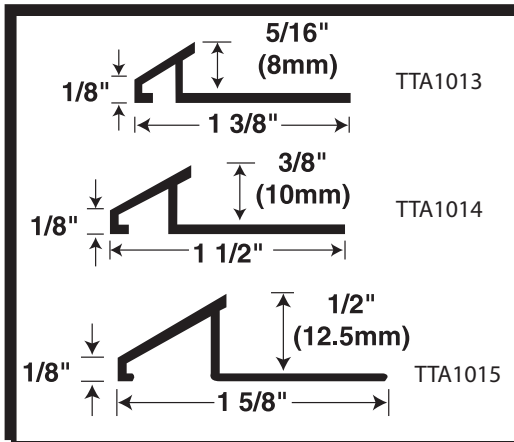

www.dura-trim.com

DURA*TRIM

New Product Update

October 2007

TTA993/995
Ceramic Tile Edging
8 foot lengths
NEW SATIN BLACK

TTA993/995 - Ceramic Tile Edging
Flat Tile Edge for use with 16mm and 20mm
tile. Pre-punched for easy setting into
adhesive. Protects tile from damage while
providing a finished butting edge for other
flooring materials.

October 2007

TTA970/971/972
Tile Adapters
8 foot lengths
NEW SATIN BLACK

TTA970/971/972 - Tile Adapters
Ceramic to carpet adapters for use where
(8mm/10mm/12.5mm) tile meets low pile
carpet or other 1/4" flooring.
Pre-punched for easy setting into adhesive.

New Finishes Available: SBK (Satin Black)

Features

New Finish Available: SBK (Satin Black)

TTA970/971/972 - 10 pieces per tube

TTA970/971/972 - B (BULK) - 12 pieces per tube

8 foot lengths

Distributed By

www.dura-trim.com

DURA*TRIM

New Product Update

October 2007

TTA1013/1014/1015
Tile Reducers
8 foot lengths
NEW SATIN BLACK

TTA1013/1014/1015 - Tile Reducers
The moulding has a sloped face to create a smooth transition between tile and 3.2mm adjacent surface such as resilient tile or sheet goods.
Pre-punched for easy setting into adhesive.
New Finishes Available: SBK (Satin Black)