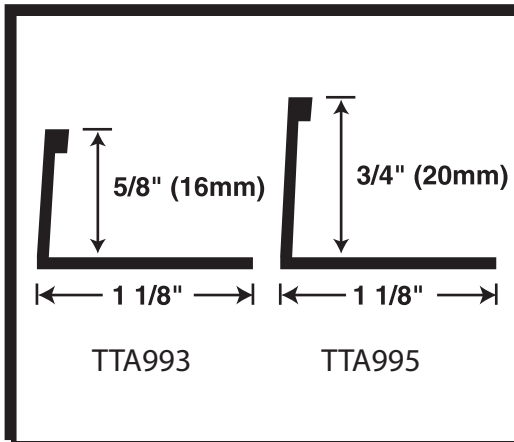

DURA*TRIM

New Product Update

October 2007

TTA987/988/986/999
Tile Edging
8 foot lengths
NEW SATIN BLACK

TTA987/988/986/999 - Tile Edging
Flat Tile Edge for use with 6mm, 8mm,
10mm and 12.5mm tile. Pre-punched
for easy setting into adhesive. Protects tile
from damage while providing a finished
butting edge for other flooring materials.

New Finishes Available: SBK (Satin Black)

Features

New Finish Available: SBK (Satin Black)

TTA987/988/986/999 - 10 pieces per tube

TTA987/988/986/999 B(BULK) - 25 pieces per tube
8 foot lengths

Distributed By

www.dura-trim.com

DURA*TRIM

New Product Update

October 2007

TTA993/995
Ceramic Tile Edging
8 foot lengths
NEW SATIN BLACK

TTA993/995 - Ceramic Tile Edging
Flat Tile Edge for use with 16mm and 20mm
tile. Pre-punched for easy setting into
adhesive. Protects tile from damage while
providing a finished butting edge for other
flooring materials.

October 2007

TTA970/971/972
Tile Adapters
8 foot lengths
NEW SATIN BLACK

TTA970/971/972 - Tile Adapters
Ceramic to carpet adapters for use where
(8mm/10mm/12.5mm) tile meets low pile
carpet or other 1/4" flooring.
Pre-punched for easy setting into adhesive.