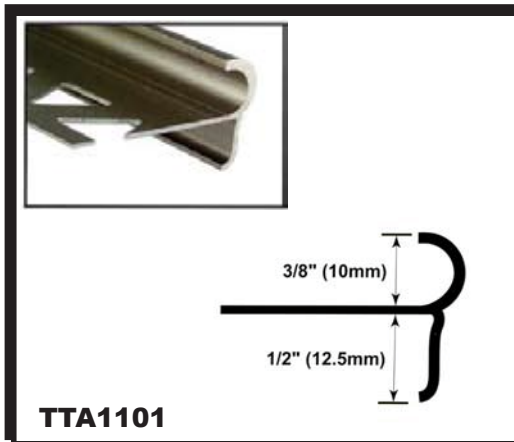

DURA*TRIM

New Product Update

October 2007

TTA1013/1014/1015
Tile Reducers
8 foot lengths
NEW SATIN BLACK

TTA1013/1014/1015 - Tile Reducers
The moulding has a sloped face to create a smooth transition between tile and 3.2mm adjacent surface such as resilient tile or sheet goods.
Pre-punched for easy setting into adhesive.
New Finishes Available: SBK (Satin Black)

Features

New Finish Available: SBK (Satin Black)

**TTA1013/1014/1015 - B (BULK) - 25 pieces per tube
8 foot lengths**

Distributed By

www.dura-trim.com

DURA*TRIM

New Product Update

October 2007

TTA1101

Decorative Counter Top Edging
8 foot lengths

NEW SATIN BLACK

TTA1101

TTA1101 - DECORATIVE COUNTER TOP
EDGE:

3/8" (10mm) - 1/2" (12.5mm): Dual
purpose Decorative Edging used for corners,
countertops, raised platforms and stairs.
Can be used for both 10mm and 12.5mm
tile.