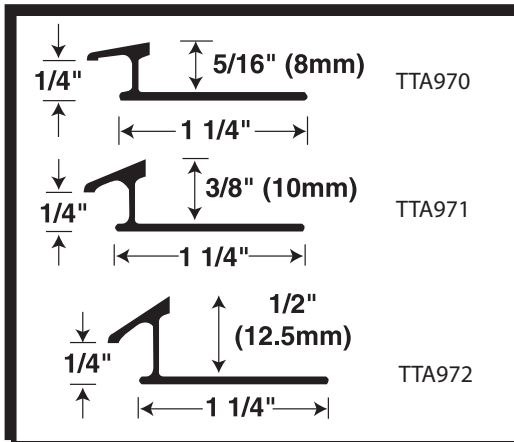

DURA*TRIM

New Product Update

October 2007

TTA987/988/986/999
Tile Edging
8 foot lengths
NEW SATIN BLACK

TTA987/988/986/999 - Tile Edging
Flat Tile Edge for use with 6mm, 8mm,
10mm and 12.5mm tile. Pre-punched
for easy setting into adhesive. Protects tile
from damage while providing a finished
butting edge for other flooring materials.

www.dura-trim.com

DURA*TRIM

New Product Update

October 2007

TTA993/995
Ceramic Tile Edging
8 foot lengths
NEW SATIN BLACK

TTA993/995 - Ceramic Tile Edging
Flat Tile Edge for use with 16mm and 20mm
tile. Pre-punched for easy setting into
adhesive. Protects tile from damage while
providing a finished butting edge for other
flooring materials.

New Finishes Available: SBK (Satin Black)

Features

New Finish Available: SBK (Satin Black)

TTA993/995 B - 25 pieces per tube
8 foot lengths

Distributed By

www.dura-trim.com

DURA*TRIM

New Product Update

October 2007

TTA970/971/972
Tile Adapters
8 foot lengths
NEW SATIN BLACK

TTA970/971/972 - Tile Adapters
Ceramic to carpet adapters for use where
(8mm/10mm/12.5mm) tile meets low pile
carpet or other 1/4" flooring.
Pre-punched for easy setting into adhesive.