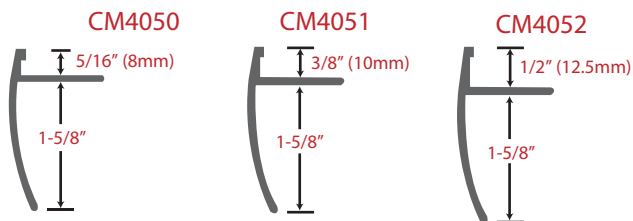

ALUMINUM STAIR NOSING

**Stair Nosings available in 6ft lengths

**FOR MORE INFORMATION PLEASE
CONTACT CUSTOMER SERVICE @ 1-800-565-6653
www.loxscreenflooring.com**