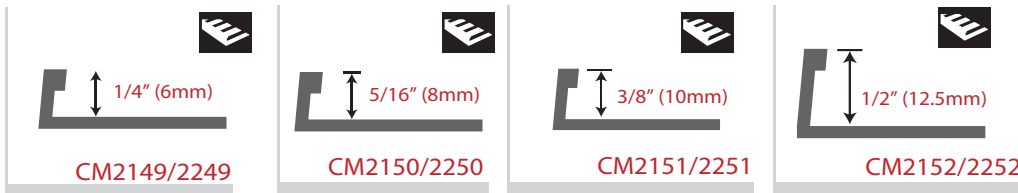

## ALUMINUM TILE EDGE/ROUND

## ALUMINUM ADAPTERS

\*Tile Edge, Reducers and Adapters available in 8ft lengths

Also, available in contour