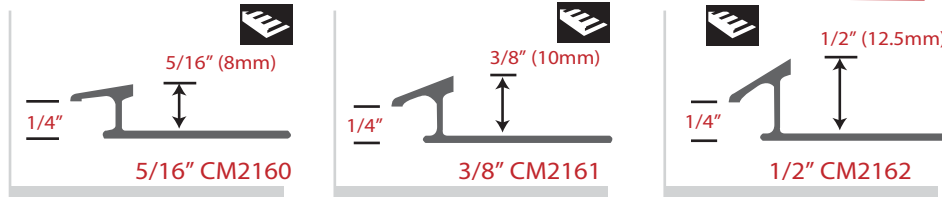

## ALUMINUM TILE EDGE/ROUND

## ALUMINUM ADAPTERS

\*Tile Edge, Reducers and Adapters available in 8ft lengths

Also, available in contour