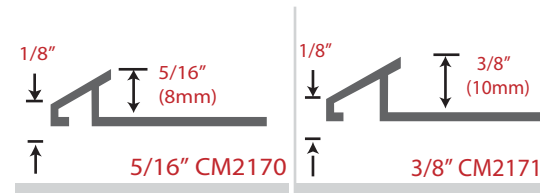

ALUMINUM REDUCERS