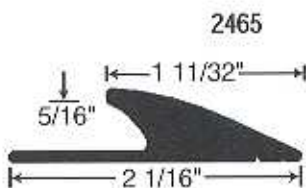

Loxscreen

**FLOOR COVERING
ACCESSORIES**
www.loxscreen.com

BRANCHES

ATLANTA, GA
800-843-5692
FAX 770-729-9478

HAYTI, MO
888-FLR-TRIM
FAX 573-359-2814
MISSISSAUGA
ONTARIO
800-565-6653

Vinyl & Rubber Trim

E+T CAPS

REDUCERS

EXPANSION JOINT COVER

WALL CAPS

COVE STICK