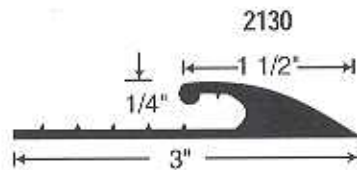

Loxscreen

**FLOOR COVERING
ACCESSORIES**
www.loxscreen.com

BRANCHES

ATLANTA, GA
800-843-5692
FAX 770-729-9478

HAYTI, MO
888-FLR-TRIM
FAX 573-359-2814
MISSISSAUGA
ONTARIO
800-565-6653

Vinyl & Rubber Trim

E+T CAPS

REDUCERS

EXPANSION JOINT COVER

WALL CAPS

COVE STICK