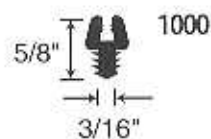

Loxscreen

**FLOOR COVERING
ACCESSORIES**
www.loxscreen.com

BRANCHES

ATLANTA, GA
800-843-5692
FAX 770-729-9478

HAYTI, MO
888-FLR-TRIM
FAX 573-359-2814
MISSISSAUGA
ONTARIO
800-565-6653

Vinyl & Rubber Trim

E+T CAPS