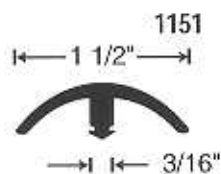

Loxscreen

**FLOOR COVERING
ACCESSORIES**
www.loxscreen.com

BRANCHES

ATLANTA, GA
800-843-5692
FAX 770-729-9478

HAYTI, MO
888-FLR-TRIM
FAX 573-359-2814
MISSISSAUGA
ONTARIO
800-565-6653

Vinyl & Rubber Trim

E+T CAPS