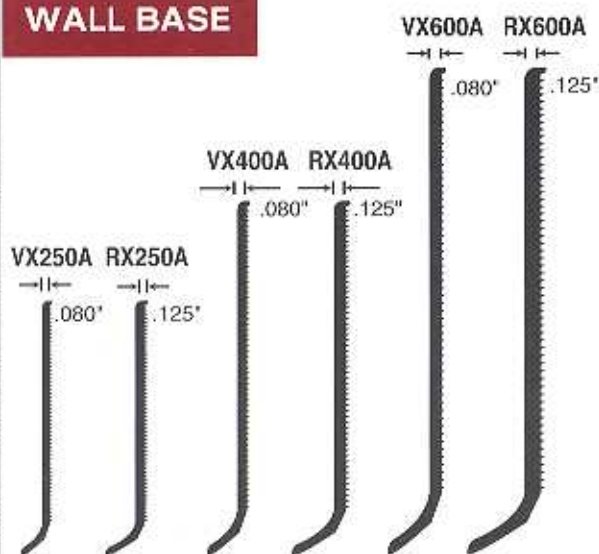

REDUCERS

EXPANSION JOINT COVER

WALL CAPS

COVE STICK

**FLOOR COVERING
ACCESSORIES**
www.loxreen.com

BRANCHES

ATLANTA, GA
800-843-5692
FAX 770-729-9478

HAYTI, MO
888-FLR-TRIM
FAX 573-359-2814
MISSISSAUGA
ONTARIO
800-565-6653

Vinyl & Rubber Trim

WALL BASE

AVAILABLE IN: Vinyl (0.080"-VX) or Rubber (1/8"-RX)
Toe or Toeless Heights: 2 1/2" 4" 6"

NOSINGS

TREADS

**Available
Colors
In Stock**

- Beige 49
- Black 40
- Brown 47
- Chocolate 01
- Grey 48
- Light Beige 06
- Light Grey 04
- Silver Grey 55