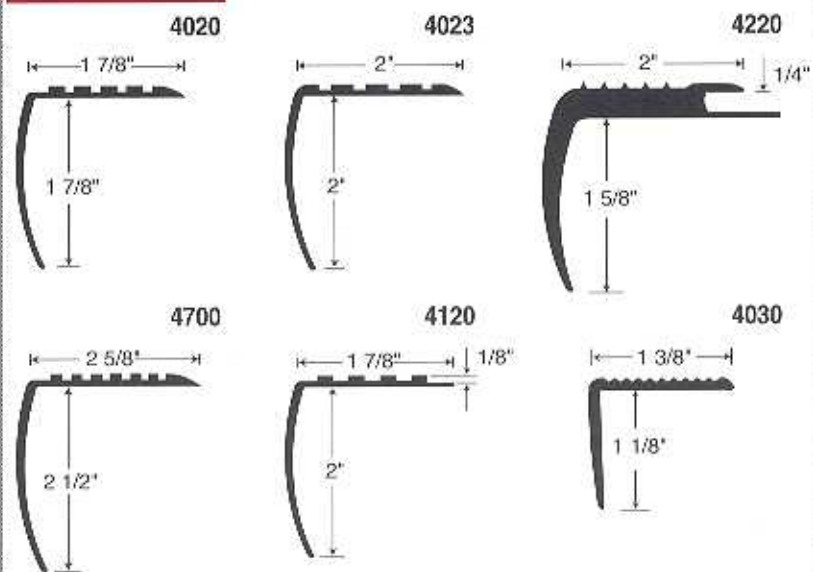

REDUCERS

EXPANSION JOINT COVER

WALL CAPS

COVE STICK

**FLOOR COVERING
ACCESSORIES**
www.loxreen.com

BRANCHES

ATLANTA, GA
800-843-5692
FAX 770-729-9478

HAYTI, MO
888-FLR-TRIM
FAX 573-359-2814
MISSISSAUGA
ONTARIO
800-565-6653

Vinyl & Rubber Trim

WALL BASE

AVAILABLE IN: Vinyl (0.080"-VX) or Rubber (1/8"-RX)
Toe or Toeless Heights: 2 1/2" 4" 6"

NOSINGS

TREADS

**Available
Colors
In Stock**

- Beige 49
- Black 40
- Brown 47
- Chocolate 01
- Grey 48
- Light Beige 06
- Light Grey 04
- Silver Grey 55

Additional colors are available, minimum quantities apply.

Check with your Loxreen Representative.

FLOOR EQUALIZERS

| Profile Number | Y Height | X Width |
|----------------|----------|---------|
| 9125 | 1/8" | 11" |
| 9250 | 1/4" | 11" |
| 9375 | 3/8" | 11" |
| 9500 | 1/2" | 11" |