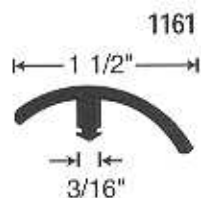

Loxscreen

**FLOOR COVERING
ACCESSORIES**
www.loxscreen.com

BRANCHES

ATLANTA, GA
800-843-5692
FAX 770-729-9478

HAYTI, MO
888-FLR-TRIM
FAX 573-359-2814
MISSISSAUGA
ONTARIO
800-565-6653

Vinyl & Rubber Trim

E+T CAPS