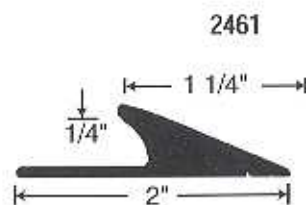

Loxscreen

**FLOOR COVERING
ACCESSORIES**
www.loxscreen.com

BRANCHES

ATLANTA, GA
800-843-5692
FAX 770-729-9478

HAYTI, MO
888-FLR-TRIM
FAX 573-359-2814
MISSISSAUGA
ONTARIO
800-565-6653

Vinyl & Rubber Trim

E+T CAPS

REDUCERS

EXPANSION JOINT COVER

WALL CAPS

COVE STICK