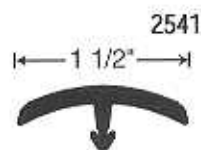

Loxscreen

**FLOOR COVERING
ACCESSORIES**
www.loxscreen.com

BRANCHES

ATLANTA, GA
800-843-5692
FAX 770-729-9478

HAYTI, MO
888-FLR-TRIM
FAX 573-359-2814
MISSISSAUGA
ONTARIO
800-565-6653

Vinyl & Rubber Trim

E+T CAPS