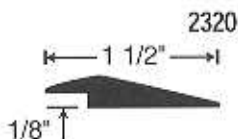

Loxscreen

**FLOOR COVERING
ACCESSORIES**
www.loxscreen.com

BRANCHES

ATLANTA, GA
800-843-5692
FAX 770-729-9478

HAYTI, MO
888-FLR-TRIM
FAX 573-359-2814
MISSISSAUGA
ONTARIO
800-565-6653

Vinyl & Rubber Trim

E+T CAPS

REDUCERS

EXPANSION JOINT COVER

WALL CAPS

COVE STICK