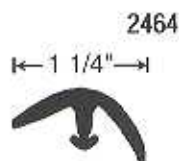

Loxscreen

**FLOOR COVERING
ACCESSORIES**
www.loxscreen.com

BRANCHES

ATLANTA, GA
800-843-5692
FAX 770-729-9478

HAYTI, MO
888-FLR-TRIM
FAX 573-359-2814
MISSISSAUGA
ONTARIO
800-565-6653

Vinyl & Rubber Trim

E+T CAPS

Vinyl & Rubber Trim

WALL BASE

AVAILABLE IN: Vinyl (0.080"-VX) or Rubber (1/8"-RX)
Toe or Toeless Heights: 2 1/2" 4" 6"

NOSINGS

TREADS

**Available
Colors
In Stock**

- Beige 49
- Black 40
- Brown 47
- Chocolate 01
- Grey 48
- Light Beige 06
- Light Grey 04
- Silver Grey 55