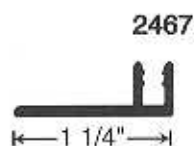

Loxscreen

**FLOOR COVERING
ACCESSORIES**
www.loxscreen.com

BRANCHES

ATLANTA, GA
800-843-5692
FAX 770-729-9478

HAYTI, MO
888-FLR-TRIM
FAX 573-359-2814
MISSISSAUGA
ONTARIO
800-565-6653

Vinyl & Rubber Trim

E+T CAPS