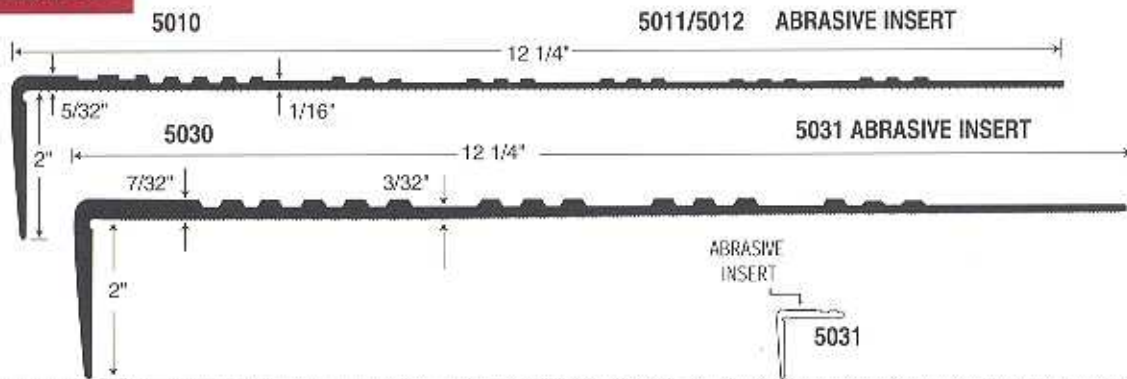

Vinyl & Rubber Trim

WALL BASE

AVAILABLE IN: Vinyl (0.080"-VX) or Rubber (1/8"-RX)
Toe or Toeless Heights: 2 1/2" 4" 6"

NOSINGS

TREADS

**Available
Colors
In Stock**

- Beige 49
- Black 40
- Brown 47
- Chocolate 01
- Grey 48
- Light Beige 06
- Light Grey 04
- Silver Grey 55

Additional colors are available, minimum quantities apply.

Check with your Loxreen Representative.

FLOOR EQUALIZERS

| Profile Number | Y Height | X Width |
|----------------|----------|---------|
| 9125 | 1/8" | 11" |
| 9250 | 1/4" | 11" |
| 9375 | 3/8" | 11" |
| 9500 | 1/2" | 11" |