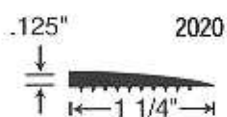

Loxscreen

**FLOOR COVERING
ACCESSORIES**
www.loxscreen.com

BRANCHES

ATLANTA, GA
800-843-5692
FAX 770-729-9478

HAYTI, MO
888-FLR-TRIM
FAX 573-359-2814
MISSISSAUGA
ONTARIO
800-565-6653

Vinyl & Rubber Trim

E+T CAPS

REDUCERS

EXPANSION JOINT COVER

WALL CAPS

COVE STICK