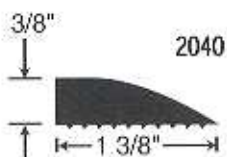

Loxscreen

**FLOOR COVERING
ACCESSORIES**
www.loxscreen.com

BRANCHES

ATLANTA, GA
800-843-5692
FAX 770-729-9478

HAYTI, MO
888-FLR-TRIM
FAX 573-359-2814
MISSISSAUGA
ONTARIO
800-565-6653

Vinyl & Rubber Trim

E+T CAPS

REDUCERS

EXPANSION JOINT COVER

WALL CAPS

COVE STICK