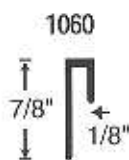

Loxscreen

**FLOOR COVERING
ACCESSORIES**
www.loxscreen.com

BRANCHES

ATLANTA, GA
800-843-5692
FAX 770-729-9478

HAYTI, MO
888-FLR-TRIM
FAX 573-359-2814
MISSISSAUGA
ONTARIO
800-565-6653

Vinyl & Rubber Trim

E+T CAPS

REDUCERS

EXPANSION JOINT COVER

WALL CAPS

COVE STICK