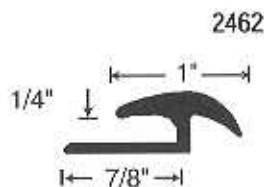

Loxscreen

**FLOOR COVERING
ACCESSORIES**
www.loxscreen.com

BRANCHES

ATLANTA, GA
800-843-5692
FAX 770-729-9478

HAYTI, MO
888-FLR-TRIM
FAX 573-359-2814
MISSISSAUGA
ONTARIO
800-565-6653

Vinyl & Rubber Trim

E+T CAPS

REDUCERS

EXPANSION JOINT COVER

WALL CAPS

COVE STICK