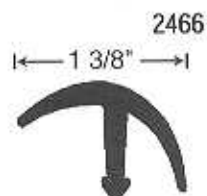

Loxscreen

**FLOOR COVERING
ACCESSORIES**
www.loxscreen.com

BRANCHES

ATLANTA, GA
800-843-5692
FAX 770-729-9478

HAYTI, MO
888-FLR-TRIM
FAX 573-359-2814
MISSISSAUGA
ONTARIO
800-565-6653

Vinyl & Rubber Trim

E+T CAPS

Vinyl & Rubber Trim

WALL BASE

AVAILABLE IN: Vinyl (0.080"-VX) or Rubber (1/8"-RX)
Toe or Toeless Heights: 2 1/2" 4" 6"

NOSINGS

TREADS

**Available
Colors
In Stock**

- Beige 49
- Black 40
- Brown 47
- Chocolate 01
- Grey 48
- Light Beige 06
- Light Grey 04
- Silver Grey 55