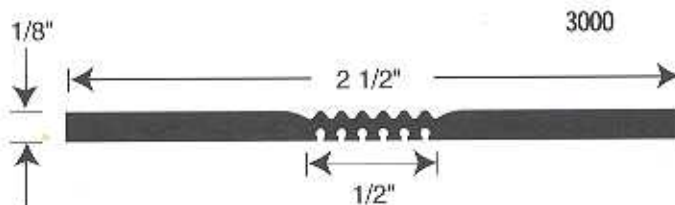

EXPANSION JOINT COVER