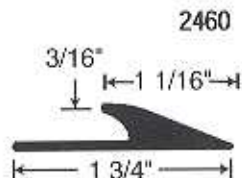

Loxscreen

**FLOOR COVERING
ACCESSORIES**
www.loxscreen.com

BRANCHES

ATLANTA, GA
800-843-5692
FAX 770-729-9478

HAYTI, MO
888-FLR-TRIM
FAX 573-359-2814
MISSISSAUGA
ONTARIO
800-565-6653

Vinyl & Rubber Trim

E+T CAPS

REDUCERS

EXPANSION JOINT COVER

WALL CAPS

COVE STICK