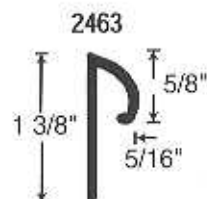

Loxscreen

**FLOOR COVERING
ACCESSORIES**
www.loxscreen.com

BRANCHES

ATLANTA, GA
800-843-5692
FAX 770-729-9478

HAYTI, MO
888-FLR-TRIM
FAX 573-359-2814
MISSISSAUGA
ONTARIO
800-565-6653

Vinyl & Rubber Trim

E+T CAPS

REDUCERS

EXPANSION JOINT COVER

WALL CAPS

COVE STICK