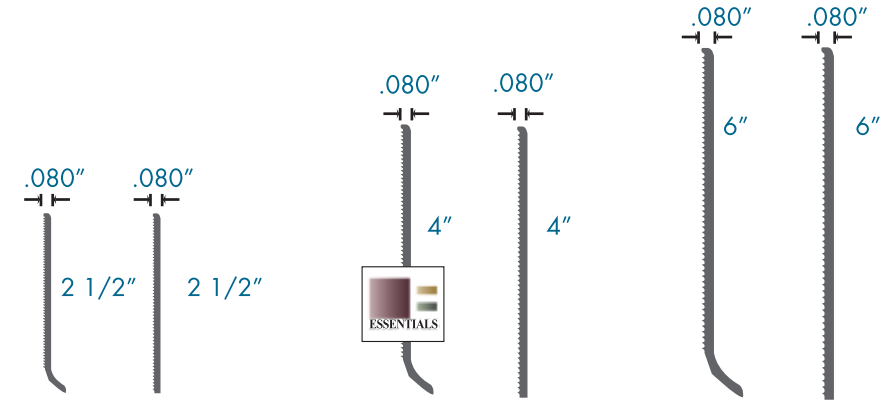

SECTION 1 VINYL WALL BASE

VX 250 TX 250

- 2 1/2" Vinyl Cove Base.
- 0.080" Gauge.
- 120' per CTN/ Rolls or 4' Strips.

VX 400 TX 400

CX 400

- 4" Vinyl Cove Base.
- 0.080" Gauge.
- 120' per CTN/ Rolls or 4' Strips.

VX 600 TX 600

- 6" Vinyl Cove Base.
- 0.080" Gauge.
- 120' per CTN/ Rolls or 4' Strips.

Pre-Molded outside corners are available in 2 1/2", 4", 6" heights and in all colors. Please specify RX, or VX along with size and color.

Unique "V-Groove" glue lines provides greater surface area on back of base for vastly improved contact area.

Top Return ensures close fit to wall.

The compounds used consists of durable high resin Vinyls.

RUBBER WALL BASE

RR 250 TR 250

- 2 1/2" Rubber Cove Base.
- 1/8" Gauge.
- 120' per CTN/ Rolls or 4' Strips.

RR 400 TR 400

- 4" Rubber Cove Base.
- 1/8" Gauge.
- 120' per CTN/ Rolls or 4' Strips.

RR 600 TR 600