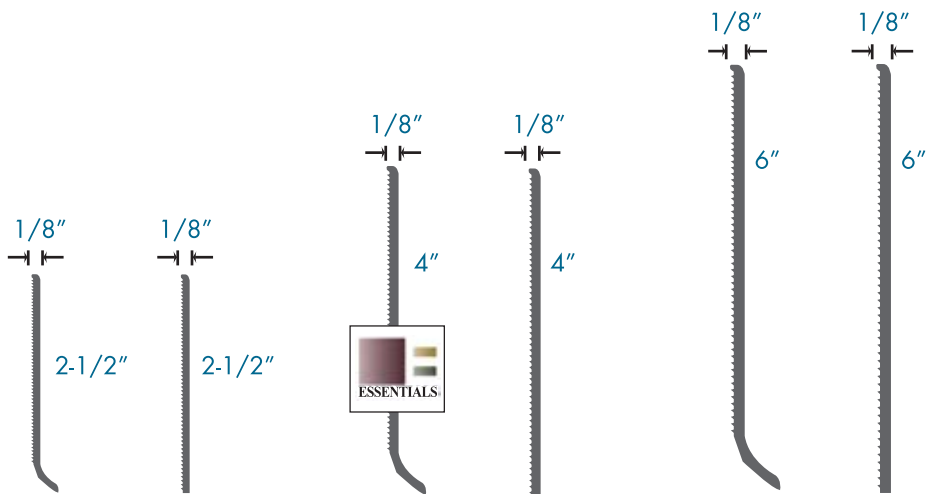

VX 600 TX 600

- 6" Vinyl Cove Base.
- 0.080" Gauge.
- 120' per CTN/ Rolls or 4' Strips.

Pre-Molded outside corners are available in 2 1/2", 4", 6" heights and in all colors. Please specify RX, or VX along with size and color.

Unique "V-Groove" glue lines provides greater surface area on back of base for vastly improved contact area.

Top Return ensures close fit to wall.

The compounds used consists of durable high resin Vinyls.

RUBBER WALL BASE

RR 250 TR 250

- 2 1/2" Rubber Cove Base.
- 1/8" Gauge.
- 120' per CTN/ Rolls or 4' Strips.

RR 400 TR 400

- 4" Rubber Cove Base.
- 1/8" Gauge.
- 120' per CTN/ Rolls or 4' Strips.

RR 600 TR 600

- 6" Rubber Cove Base.
- 1/8" Gauge.
- 120' per CTN/ Rolls or 4' Strips.

Available in all 36 colors

Available in all 18 ESSENTIALS colors

Available in 8 colors (Black, Brown, Beige, Grey, Charcoal, Medium Grey, Sable & Fawn)