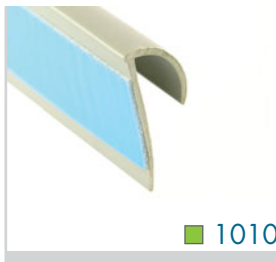

SECTION 1 VINYL WALL CAPS

1/4" Cove Cap for use when coving carpet up to 5/16" thick.
Length: 12ft
Pieces/Tube: 25pcs

■ 1010PS

1/4" Square Cove Cap for use when coving carpet up to 5/16" thick and where a square look is required. Available with peel and stick tape or dry back.

Length: 12ft
Pieces/Tube: 25pcs

■ 1020PS

1/8" Square Cove Cap for use when coving carpet up to 3/16" thick and where a square look is required. Available with peel and stick tape or dry back.

Length: 12ft
Pieces/Tube: 25pcs

■ 1060PS

1/8" resilient cove cap for use when coving resilient floor up to 3/16" thick. Peel and stick tape for easy application.

Length: 12ft
Pieces/Tube: 25pcs

CORNER GUARD

Can be used for capping carpet, ceramic, or paneling up to 1/4" thick.

Length: 12ft
Pieces/Tube: 50pcs

■ 1030PS

1/8" resilient Cove Cap for use when coving resilient floor or tile up to 3/16" thick. Peel and stick tape for easy application.

Length: 12ft
Pieces/Tube: 25pcs

■ 1040PS