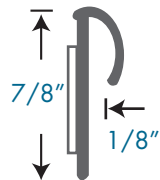

Length: 12ft
Pieces/Tube: 50pcs

■ 1030PS

1/8" resilient Cove Cap for use when coving resilient floor or tile up to 3/16" thick. Peel and stick tape for easy application.

Length: 12ft
Pieces/Tube: 25pcs

■ 1040PS