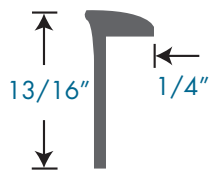

Length: 12ft
Pieces/Tube: 25pcs

■ 1020PS

1/8" Square Cove Cap for use when coving carpet up to 3/16" thick and where a square look is required. Available with peel and stick tape or dry back.

Length: 12ft
Pieces/Tube: 25pcs

■ 1060PS

1/8" resilient cove cap for use when coving resilient floor up to 3/16" thick. Peel and stick tape for easy application.

Length: 12ft
Pieces/Tube: 25pcs

CORNER GUARD

Can be used for capping carpet, ceramic, or paneling up to 1/4" thick.

Length: 12ft
Pieces/Tube: 50pcs

■ 1030PS

1/8" resilient Cove Cap for use when coving resilient floor or tile up to 3/16" thick. Peel and stick tape for easy application.

Length: 12ft
Pieces/Tube: 25pcs

■ 1040PS