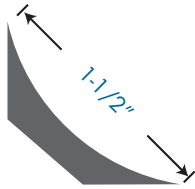

■ Available in Black only

VINYL COVE STICKS

5001

Large Score and Break Cove Former.

Length: 5ft
Pieces/Tube: 100pcs

5003

Small Score and Break Cove Former.

Length: 5ft
Pieces/Tube: 100pcs