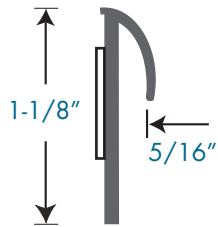

SECTION 1 VINYL WALL CAPS

1/4" Cove Cap for use when coving carpet up to 5/16" thick.
Length: 12ft
Pieces/Tube: 25pcs

■ 1010PS

1/4" Square Cove Cap for use when coving carpet up to 5/16" thick and where a square look is required. Available with peel and stick tape or dry back.

Length: 12ft
Pieces/Tube: 25pcs

■ 1020PS

1/8" Square Cove Cap for use when coving carpet up to 3/16" thick and where a square look is required. Available with peel and stick tape or dry back.

Length: 12ft
Pieces/Tube: 25pcs

■ Available in Black only

VINYL COVE STICKS

5001

Large Score and Break Cove Former.

Length: 5ft
Pieces/Tube: 100pcs

5003

Small Score and Break Cove Former.

Length: 5ft
Pieces/Tube: 100pcs