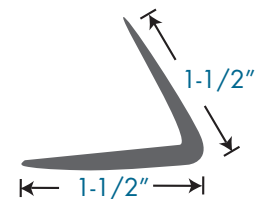

■ Available in all 36 colors

■ Available in all 18 ESSENTIALS colors

■ Available in 8 colors (Black, Brown, Beige, Grey, Charcoal, Medium Grey, Sable & Fawn)

■ Available with special order only

■ Available in 4 colors (Beige, Black, Brown & Grey)

■ Available in Black only