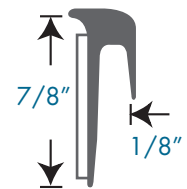

SECTION 1 VINYL WALL CAPS

1/4" Cove Cap for use when coving carpet up to 5/16" thick.
Length: 12ft
Pieces/Tube: 25pcs

■ 1010PS

1/4" Square Cove Cap for use when coving carpet up to 5/16" thick and where a square look is required. Available with peel and stick tape or dry back.

Length: 12ft
Pieces/Tube: 25pcs

■ 1020PS

1/8" Square Cove Cap for use when coving carpet up to 3/16" thick and where a square look is required. Available with peel and stick tape or dry back.

Length: 12ft
Pieces/Tube: 25pcs

■ 1060PS

1/8" resilient cove cap for use when coving resilient floor up to 3/16" thick. Peel and stick tape for easy application.

Length: 12ft
Pieces/Tube: 25pcs

CORNER GUARD

Can be used for capping carpet, ceramic, or paneling up to 1/4" thick.