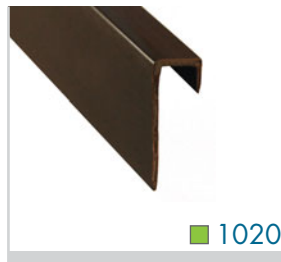

SECTION 1 VINYL WALL CAPS

1/4" Cove Cap for use when coving carpet up to 5/16" thick.
Length: 12ft
Pieces/Tube: 25pcs

■ 1010PS

1/4" Square Cove Cap for use when coving carpet up to 5/16" thick and where a square look is required. Available with peel and stick tape or dry back.

Length: 12ft
Pieces/Tube: 25pcs

■ 1020PS

1/8" Square Cove Cap for use when coving carpet up to 3/16" thick and where a square look is required. Available with peel and stick tape or dry back.

Length: 12ft
Pieces/Tube: 25pcs

■ 1060PS

1/8" resilient cove cap for use when coving resilient floor up to 3/16" thick. Peel and stick tape for easy application.

Length: 12ft
Pieces/Tube: 25pcs

CORNER GUARD

Can be used for capping carpet, ceramic, or paneling up to 1/4" thick.

Length: 12ft
Pieces/Tube: 50pcs

■ 1030PS

1/8" resilient Cove Cap for use when coving resilient floor or tile up to 3/16" thick. Peel and stick tape for easy application.

Length: 12ft
Pieces/Tube: 25pcs

■ 1040PS