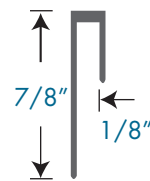

Length: 12ft
Pieces/Tube: 25pcs

■ 1020PS

1/8" Square Cove Cap for use when coving carpet up to 3/16" thick and where a square look is required. Available with peel and stick tape or dry back.

Length: 12ft
Pieces/Tube: 25pcs

■ 1060PS

1/8" resilient cove cap for use when coving resilient floor up to 3/16" thick. Peel and stick tape for easy application.

Length: 12ft
Pieces/Tube: 25pcs

CORNER GUARD

Can be used for capping carpet, ceramic, or paneling up to 1/4" thick.