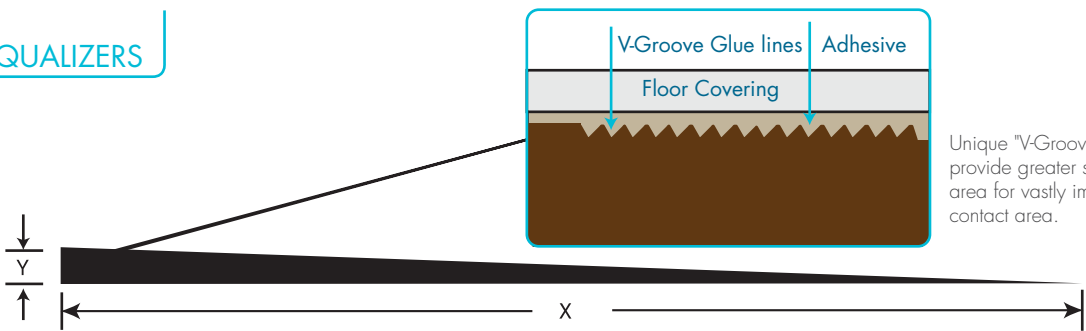

EXPANSION JOINT COVER

3000

Resilient floor expansion joint cover prevents cracking in floor covering due to expansion and contraction of concrete. Ribbed section of the trim is lined up over saw cut in the slab butting up to floor covering. Use with VCT, Solid Vinyl, Rubber, or Linoleum flooring.

Length: 50ft roll
Pieces/Carton: 1 roll

FLOOR EQUALIZERS

Unique "V-Groove" glue lines provide greater surface area for vastly improved contact area.

PROFILE NUMBER	Y HEIGHT	X WIDTH	NUMBER OF PIECES
■ 9125	1/8"	11"	10 pcs
■ 9250	1/4"	11"	10 pcs
■ 9375	3/8"	11"	10 pcs
■ 9500	1/2"	11"	5 pcs

Vinyl Reducer Strips (Floor Equalizer) with V-Groove technology. Builds transition between floors up to 1/2" in height. Finish coat of patch can be used in achieve perfect height. Economical solution for height variances. Quickly equalizes floor levels thereby minimizing the use of floor patch. Saves time and labor. Custom length sizes available. Glued directly to substrate. Floor covering can be adhered directly on top.