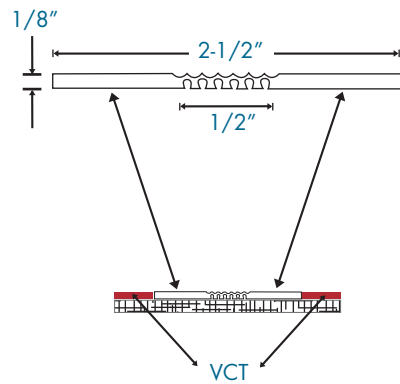

VINYL COVE STICKS

Large Score and Break Cove Former.

Length: 5ft
Pieces/Tube: 100pcs

Small Score and Break Cove Former.

Length: 5ft
Pieces/Tube: 100pcs

EXPANSION JOINT COVER

3000

Resilient floor expansion joint cover prevents cracking in floor covering due to expansion and contraction of concrete. Ribbed section of the trim is lined up over saw cut in the slab butting up to floor covering. Use with VCT, Solid Vinyl, Rubber, or Linoleum flooring.

Length: 50ft roll
Pieces/Carton: 1 roll

FLOOR EQUALIZERS

Unique "V-Groove" glue lines provide greater surface area for vastly improved contact area.

PROFILE NUMBER	Y HEIGHT	X WIDTH	NUMBER OF PIECES
■ 9125	1/8"	11"	10 pcs
■ 9250	1/4"	11"	10 pcs
■ 9375	3/8"	11"	10 pcs
■ 9500	1/2"	11"	5 pcs

Vinyl Reducer Strips (Floor Equalizer) with V-Groove technology. Builds transition between floors up to 1/2" in height. Finish coat of patch can be used in achieve perfect height. Economical solution for height variances. Quickly equalizes floor levels thereby minimizing the use of floor patch. Saves time and labor. Custom length sizes available. Glued directly to substrate. Floor covering can be adhered directly on top.

Available only in Black.
Available only in 4ft. length

■ Available in all 36 colors

■ Available in all 18 ESSENTIALS colors

■ Available in 8 colors (Black, Brown, Beige, Grey, Charcoal, Medium Grey, Sable & Fawn)

■ Available with special order only

■ Available in 4 colors (Beige, Black, Brown & Grey)

■ Available in Black only