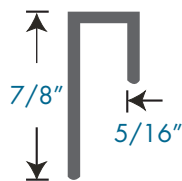

SECTION 1 VINYL WALL CAPS

1/4" Cove Cap for use when coving carpet up to 5/16" thick.
Length: 12ft
Pieces/Tube: 25pcs

■ 1010PS

1/4" Square Cove Cap for use when coving carpet up to 5/16" thick and where a square look is required. Available with peel and stick tape or dry back.

Length: 12ft
Pieces/Tube: 25pcs

■ 1020PS

1/8" Square Cove Cap for use when coving carpet up to 3/16" thick and where a square look is required. Available with peel and stick tape or dry back.

Length: 12ft
Pieces/Tube: 25pcs