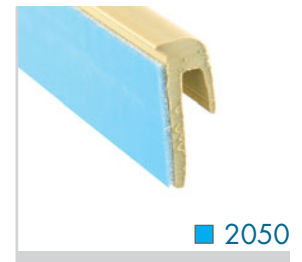

SECTION 1 VINYL WALL CAPS

1/4" Cove Cap for use when coving carpet up to 5/16" thick.
Length: 12ft
Pieces/Tube: 25pcs

■ 1010PS

1/4" Square Cove Cap for use when coving carpet up to 5/16" thick and where a square look is required. Available with peel and stick tape or dry back.

Length: 12ft
Pieces/Tube: 25pcs

■ 1020PS

1/8" Square Cove Cap for use when coving carpet up to 3/16" thick and where a square look is required. Available with peel and stick tape or dry back.

Length: 12ft
Pieces/Tube: 25pcs

■ 1060PS

1/8" resilient cove cap for use when coving resilient floor up to 3/16" thick. Peel and stick tape for easy application.

Length: 12ft
Pieces/Tube: 25pcs

CORNER GUARD

Can be used for capping carpet, ceramic, or paneling up to 1/4" thick.

Length: 12ft
Pieces/Tube: 50pcs

■ 1030PS

1/8" resilient Cove Cap for use when coving resilient floor or tile up to 3/16" thick. Peel and stick tape for easy application.

Length: 12ft
Pieces/Tube: 25pcs

■ 1040PS