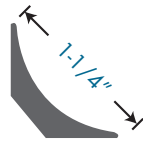

■ Available in Black only

VINYL COVE STICKS

5001

Large Score and Break Cove Former.

Length: 5ft
Pieces/Tube: 100pcs

5003

Small Score and Break Cove Former.

Length: 5ft
Pieces/Tube: 100pcs

EXPANSION JOINT COVER

3000

Resilient floor expansion joint cover prevents cracking in floor covering due to expansion and contraction of concrete. Ribbed section of the trim is lined up over saw cut in the slab butting up to floor covering. Use with VCT, Solid Vinyl, Rubber, or Linoleum flooring.