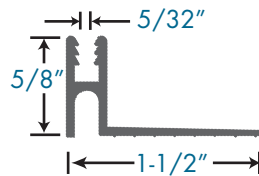

14270

Wide channel for use for where action backed carpet meets dissimilar flooring. Accepts all 3/16" leg "T" or "E" caps such as 1161, 1171, 1180 and 1181.

Finishes: AE
Length: 12ft
Pieces/Tube: 20pcs