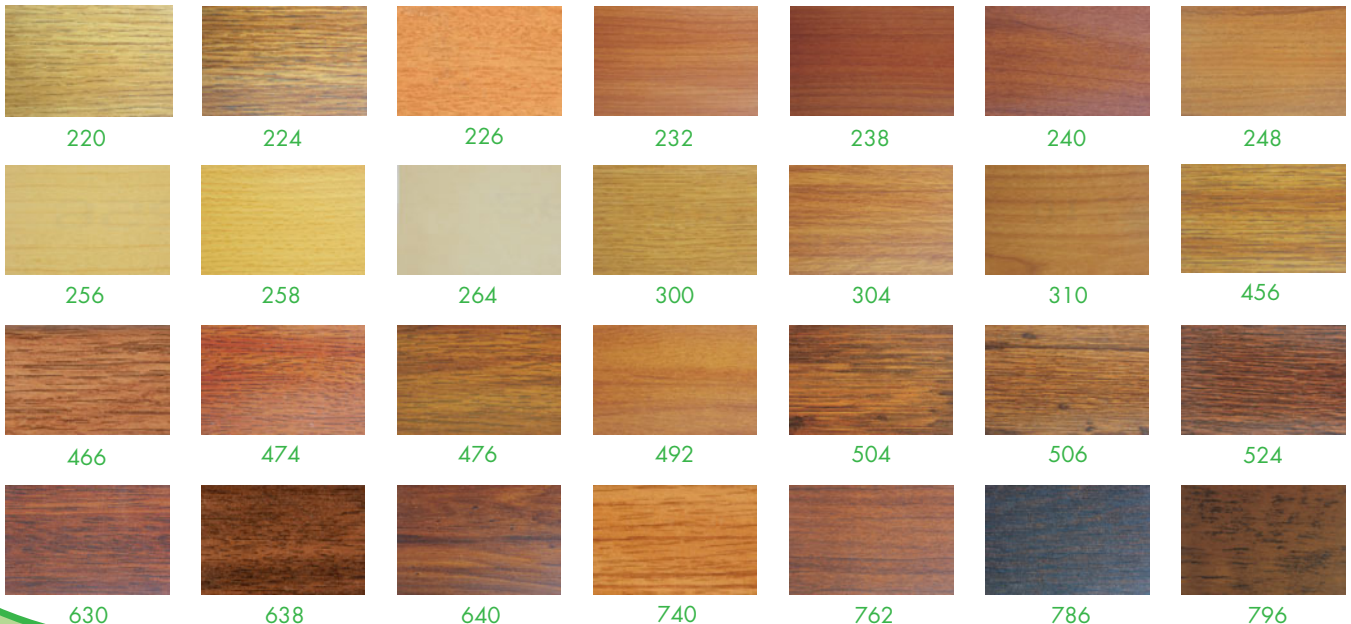

Length: 8ft
Pieces/Tube: 40pcs

Accessory piece available to accommodate floors up to 15mm thick, when used with 7020.

Length: 6ft
Pieces/Tube: 40pcs

*7050: Wall Base Available (Special Order Only)

COLOR GUIDE/LEGEND (6mm-9mm)

CORK COLOUR GUIDE/LEGEND

NEW

114

122

124

126

132