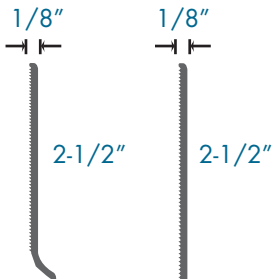

VX 250 TX 250

- 2-1/2" Vinyl Cove Base.
- 0.080" Gauge.
- 120' per CTN/ Rolls or 4' Strips.
- 72 cartons/pallet

VX 400 TX 400

CX 400

- 4" Vinyl Cove Base.
- 0.080" Gauge.
- 120' per CTN/ Rolls or 4' Strips.
- 49 cartons/pallet

VX 600 TX 600

- 6" Vinyl Cove Base.
- 0.080" Gauge.
- 120' per CTN/ Rolls or 4' Strips.
- 30 cartons/pallet

Pre-Molded outside corners are available in 2-1/2", 4", 6" heights and in all colors. Please specify RX, or VX along with size and color.

Unique "V-Groove" glue lines provides greater surface area on back of base for vastly improved contact area.

Top Return ensures close fit to wall.

The compounds used consists of durable high resin Vinyls.

RUBBER WALL BASE

RR 250 TR 250

- 2-1/2" Rubber Cove Base.
- 1/8" Gauge.
- 120' per CTN/ Rolls or 4' Strips.
- 72 cartons/pallet

RR 400 TR 400

- 4" Rubber Cove Base.
- 1/8" Gauge.
- 120' per CTN/ Rolls or 4' Strips.
- 49 cartons/pallet