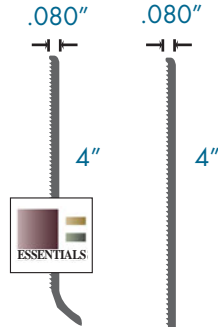

VX 250 TX 250

- 2-1/2" Vinyl Cove Base.
- 0.080" Gauge.
- 120' per CTN/ Rolls or 4' Strips.
- 72 cartons/pallet

VX 400 TX 400

CX 400

- 4" Vinyl Cove Base.
- 0.080" Gauge.
- 120' per CTN/ Rolls or 4' Strips.
- 49 cartons/pallet

VX 600 TX 600

- 6" Vinyl Cove Base.
- 0.080" Gauge.
- 120' per CTN/ Rolls or 4' Strips.
- 30 cartons/pallet

Pre-Molded outside corners are available in 2-1/2", 4", 6" heights and in all colors. Please specify RX, or VX along with size and color.