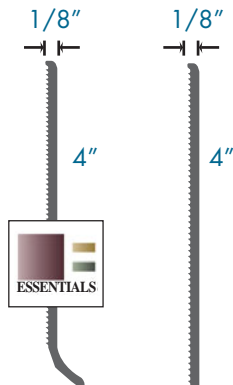

VX 600 TX 600

- 6" Vinyl Cove Base.
- 0.080" Gauge.
- 120' per CTN/ Rolls or 4' Strips.
- 30 cartons/pallet

Pre-Molded outside corners are available in 2-1/2", 4", 6" heights and in all colors. Please specify RX, or VX along with size and color.

VX Series Cove Base is available in all 36 colors to coordinate with other Loxreen Vinyl Moldings.

We welcome your custom color inquires. Certain minimums apply.

1/8" Vinyl Wall Base also available. RV250, RV400, RV600 Special Order Only.

RUBBER WALL BASE

RR 250 TR 250

- 2-1/2" Rubber Cove Base.
- 1/8" Gauge.
- 120' per CTN/ Rolls or 4' Strips.
- 72 cartons/pallet

RR 400 TR 400

- 4" Rubber Cove Base.
- 1/8" Gauge.
- 120' per CTN/ Rolls or 4' Strips.
- 49 cartons/pallet