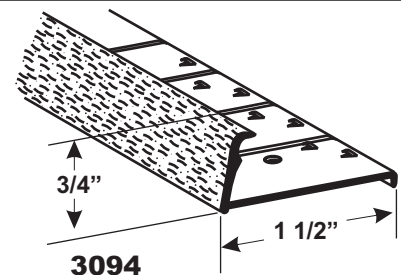

25 Pieces Length 12'
25 Pieces
25 Pieces

Available Finishes and Colors

H3092
GH3092
EBH3092

Hammered
Gold Hammered
Etched Brass Hammered

Tube Quantity Standard Piece

12 Pieces Length 12'
12 Pieces
12 Pieces

Available Finishes and Colors

H3094
GH3094
SGH3094
EBH3094

Hammered
Gold Hammered
Slotted Gold Hammered
Etched Brass Hammered

Tube Quantity Standard Piece

12 Pieces Length 12'
12 Pieces
12 Pieces
12 Pieces