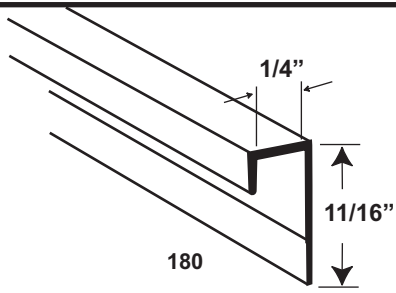

Cap and Cove Moldings

Available Finishes and Colors

H180	Hammered
E180	Etched
EB180	Etched Brass
EBH180	Etched Brass Hammered

Tube Quantity Standard Piece

40 Pieces	Length 12'
40 Pieces	
40 Pieces	
40 Pieces