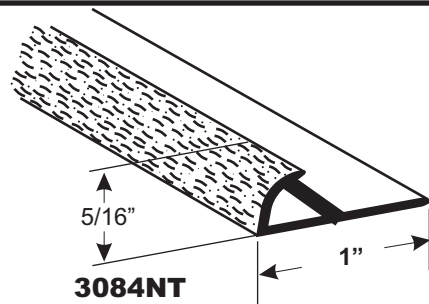

Available Finishes and Colors

H3084NT
GH3084NT
EBH3084NT

Hammered
Gold Hammered
Etched Brass Hammered

Tube Quantity Standard Piece

25 Pieces Length 12'
25 Pieces
25 Pieces