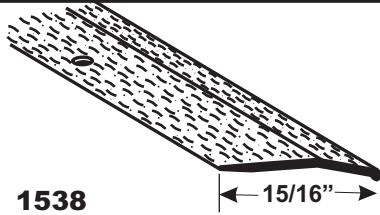

Carpet Grippers

3095

Available Finishes and Colors

H3095 Hammered
GH3095 Gold Hammered

Tube Quantity Standard Piece

12 Pieces Length 12'
12 Pieces

Carpet Binder Bars/ Door Edgings

1538