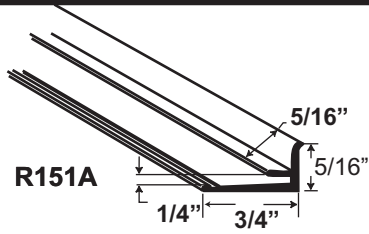

40 Pieces	Length 12'
40 Pieces	
40 Pieces	
40 Pieces	

Available Finishes and Colors

R1510A	Bright
R1510B	Bright

Tube Quantity Standard Piece

25 Pieces	Length 12'
25 Pieces	Length 12'

R1510A For use with Light Gauge (1/16") Material
 R1510B For use with Standard Gauge (3/32") Material