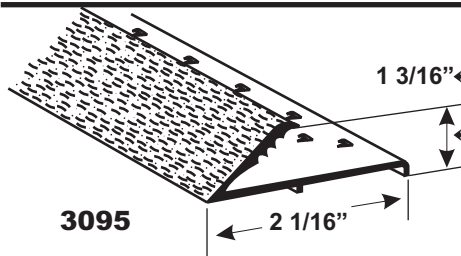

Available Finishes and Colors

H3094
GH3094
SGH3094
EBH3094

Hammered
Gold Hammered
Slotted Gold Hammered
Etched Brass Hammered

Tube Quantity Standard Piece

12 Pieces Length 12'
12 Pieces
12 Pieces
12 Pieces

Carpet Grippers

3095

Available Finishes and Colors

H3095 Hammered
GH3095 Gold Hammered

Tube Quantity Standard Piece

12 Pieces Length 12'
12 Pieces

Carpet Binder Bars/ Door Edgings

1538