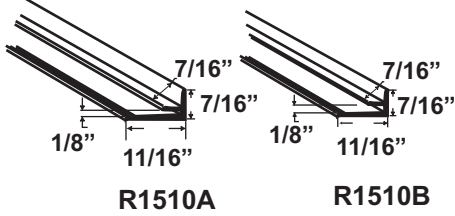

Available Finishes and Colors

R1510A	Bright
R1510B	Bright

Tube Quantity Standard Piece

25 Pieces	Length 12'
25 Pieces	Length 12'

R1510A For use with Light Gauge (1/16") Material
R1510B For use with Standard Gauge (3/32") Material