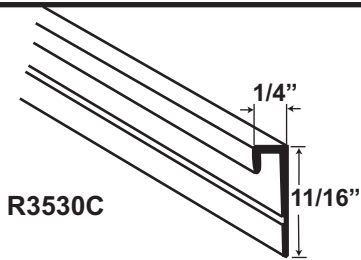

Cap and Cove Moldings

R3530C

Available Finishes and Colors

R3530C   Bright

Tube Quantity   Standard Piece

25 Pieces   Length 12'

R3530C For use with Heavy Gauge (1/8") Material