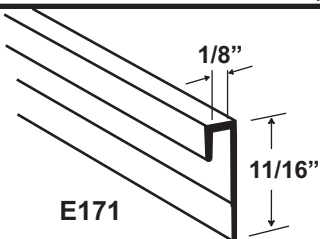

EB160

E171

EB171

Available Finishes and Colors

E171   Etched

EB171   Etched Brass

Tube Quantity   Standard Piece

60 Pieces   Length 12'

60 Pieces   Length 12'