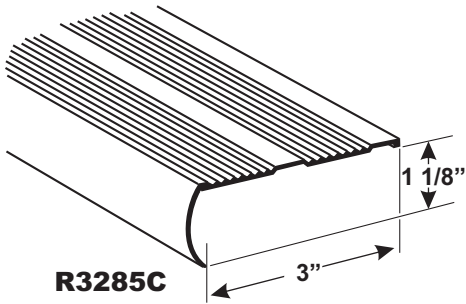

Available Finishes and Colors

R3285C	Bright

Tube Quantity Standard Piece

12 Pieces	Length 12'