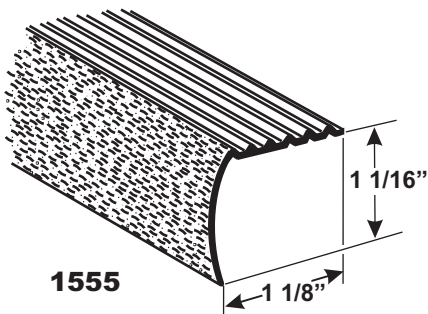

R3282C	Bright
--------	--------

Tube Quantity Standard Piece

12 Pieces	Length 12'
-----------	------------

Available Finishes and Colors

R3285C	Bright
--------	--------

Tube Quantity Standard Piece

12 Pieces	Length 12'
-----------	------------