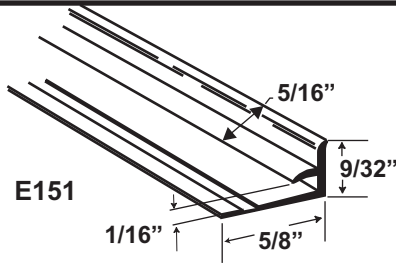

Tube Quantity Standard Piece

25 Pieces	Length 12'

R151A For use with Light Gauge (1/16") Material

Available Finishes and Colors

E151	Etched

Tube Quantity Standard Piece

40 Pieces	Length 12'