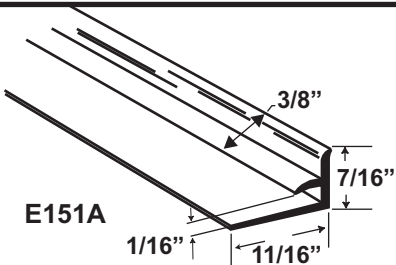

Available Finishes and Colors

R151A	Bright
-------	--------

Tube Quantity Standard Piece

25 Pieces	Length 12'
-----------	------------

R151A For use with Light Gauge (1/16") Material

Available Finishes and Colors

E151	Etched
------	--------

Tube Quantity Standard Piece

40 Pieces	Length 12'
-----------	------------

Available Finishes and Colors

E151A	Etched
-------	--------

Tube Quantity Standard Piece

40 Pieces	Length 12'
-----------	------------