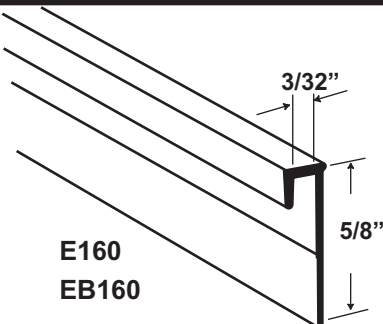

E150

E160

Available Finishes and Colors

E160   Etched

EB160   Etched Brass

Tube Quantity   Standard Piece

40 Pieces   Length 12'

40 Pieces   Length 12'