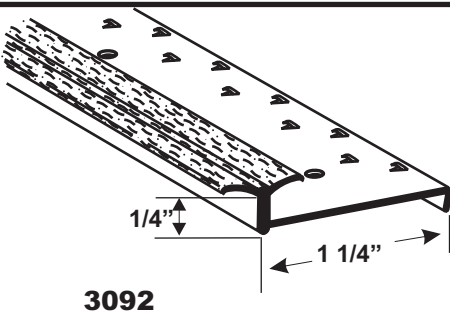

2096NT

Mill Finish

Tube Quantity Standard Piece

25 Pieces Length 12'

Available Finishes and Colors

H3084NT
GH3084NT
EBH3084NT

Hammered
Gold Hammered
Etched Brass Hammered

Tube Quantity Standard Piece

25 Pieces Length 12'
25 Pieces
25 Pieces

Available Finishes and Colors

H3092
GH3092
EBH3092

Hammered
Gold Hammered
Etched Brass Hammered

Tube Quantity Standard Piece

12 Pieces Length 12'
12 Pieces
12 Pieces