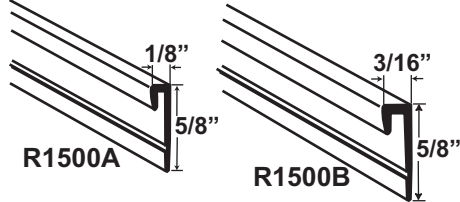

R1500A

R1500B

Available Finishes and Colors

R1500A   Bright

R1500B   Bright

Tube Quantity   Standard Piece

25 Pieces   Length 12'

25 Pieces   Length 12'

R1500A For use with Light Gauge (1/16") Material

R1500B For use with Standard Gauge (3/32") Material