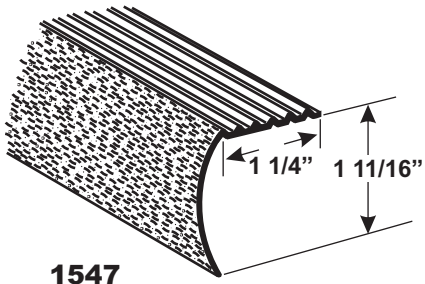

Stair Nosing

Available Finishes and Colors

H1547	Hammered
GH1547	Gold Hammered
EBH1547	Etched Brass Hammered

Tube Quantity Standard Piece

25 Pieces	Length 12'
25 Pieces	
25 Pieces