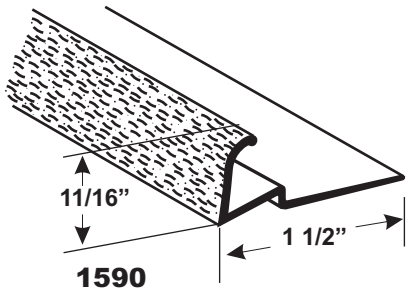

Tube Quantity Standard Piece

25 Pieces	Standard Piece Length 12'
12 Pieces	
25 Pieces	
12 Pieces	
25 Pieces	
12 Pieces	

Available Finishes and Colors

H1594	Hammered	25 Pieces	Standard Piece Length 12'
SH1594	Slotted Hammered	12 Pieces	
GH1594	Gold Hammered	25 Pieces	
SGH1594	Slotted Gold Hammered	12 Pieces	
EBH1594	Etched Brass Hammered	25 Pieces	
SEBH1594	Slotted Etched Brass Hammered	12 Pieces	

Tube Quantity Standard Piece

25 Pieces	Standard Piece Length 12'
12 Pieces	
25 Pieces	
12 Pieces	
25 Pieces	
12 Pieces	

Available Finishes and Colors

H1596NT	Hammered	25 Pieces	Standard Piece Length 12'
SH1596NT	Slotted Hammered	12 Pieces	
GH1596NT	Gold Hammered	25 Pieces	
SGH1596NT	Slotted Gold Hammered	12 Pieces	
EBH1596NT	Etched Brass Hammered	25 Pieces	
SEBH1596NT	Slotted Etched Brass Hammered	12 Pieces	

Tube Quantity Standard Piece

25 Pieces	Standard Piece Length 12'
12 Pieces	
25 Pieces	
12 Pieces	
25 Pieces	
12 Pieces	

Carpet Grippers

Available Finishes and Colors

H1590
EBH1590

Hammered
Etched Brass Hammered