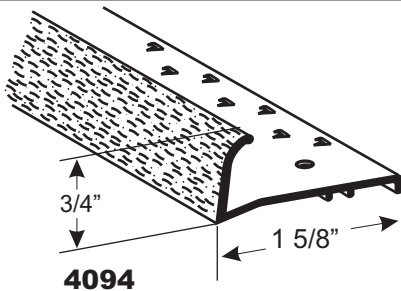

Tube Quantity Standard Piece

25 Pieces	Standard Piece Length 12'
12 Pieces	
25 Pieces	
12 Pieces	
25 Pieces	
12 Pieces	

Available Finishes and Colors

H196NT	Hammered	25 Pieces	Standard Piece Length 12'
SH196NT	Slotted Hammered	12 Pieces	
GH196NT	Gold Hammered	25 Pieces	
SGH196NT	Slotted Gold Hammered	12 Pieces	
EBH196NT	Etched Brass Hammered	25 Pieces	
SEBH196NT	Slotted Etched Brass Hammered	12 Pieces	

Tube Quantity Standard Piece

25 Pieces	Standard Piece Length 12'
12 Pieces	
25 Pieces	
12 Pieces	
25 Pieces	
12 Pieces	

Available Finishes and Colors

H4094	Hammered	25 Pieces	Standard Piece Length 12'
SH4094	Slotted Hammered	12 Pieces	
GH4094	Gold Hammered	25 Pieces	
SGH4094	Slotted Gold Hammered	12 Pieces	
EBH4094	Etched Brass Hammered	25 Pieces	
SEBH4094	Slotted Etched Brass Hammered	12 Pieces	