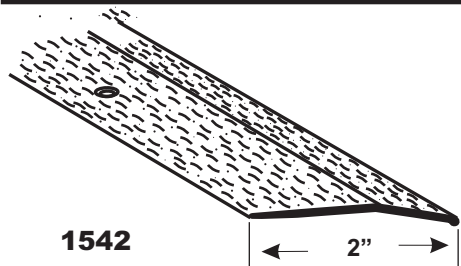

1542

Available Finishes and Colors

H1542   Hammered
GH1542   Gold Hammered
EBH1542   Etched Brass Hammered

Tube Quantity   Standard Piece

12 Pieces   Length 12'
12 Pieces
12 Pieces