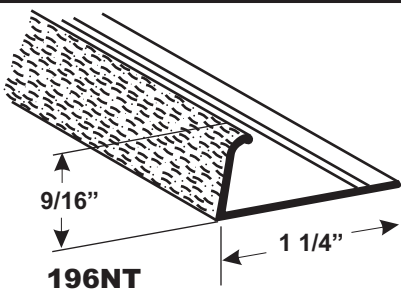

Carpet Grippers

Available Finishes and Colors

H194	Hammered	25 Pieces	Standard Piece Length 12'
SH194	Slotted Hammered	12 Pieces	
GH194	Gold Hammered	25 Pieces	
SGH194	Slotted Gold Hammered	12 Pieces	
EBH194	Etched Brass Hammered	25 Pieces	
SEBH194	Slotted Etched Brass Hammered	12 Pieces	

Tube Quantity Standard Piece

25 Pieces	Standard Piece Length 12'
12 Pieces	
25 Pieces	
12 Pieces	
25 Pieces	
12 Pieces	

Available Finishes and Colors

H196NT	Hammered	25 Pieces	Standard Piece Length 12'
SH196NT	Slotted Hammered	12 Pieces	
GH196NT	Gold Hammered	25 Pieces	
SGH196NT	Slotted Gold Hammered	12 Pieces	
EBH196NT	Etched Brass Hammered	25 Pieces	
SEBH196NT	Slotted Etched Brass Hammered	12 Pieces	