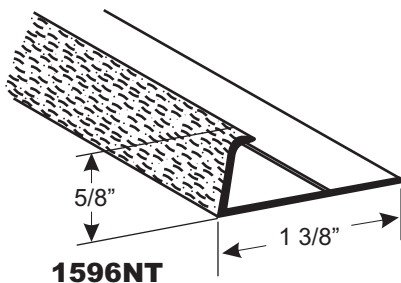

Available Finishes and Colors

H1596NT	Hammered	25 Pieces	Standard Piece Length 12'
SH1596NT	Slotted Hammered	12 Pieces	
GH1596NT	Gold Hammered	25 Pieces	
SGH1596NT	Slotted Gold Hammered	12 Pieces	
EBH1596NT	Etched Brass Hammered	25 Pieces	
SEBH1596NT	Slotted Etched Brass Hammered	12 Pieces	

Tube Quantity Standard Piece

25 Pieces	Standard Piece Length 12'
12 Pieces	
25 Pieces	
12 Pieces	
25 Pieces	
12 Pieces