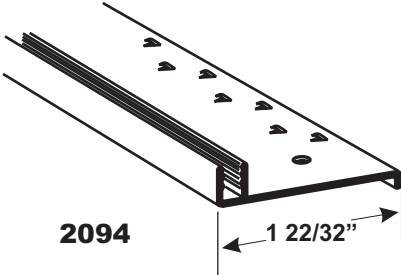

Available Finishes and Colors

2094

Mill Finish

Tube Quantity Standard Piece

25 Pieces Length 12'