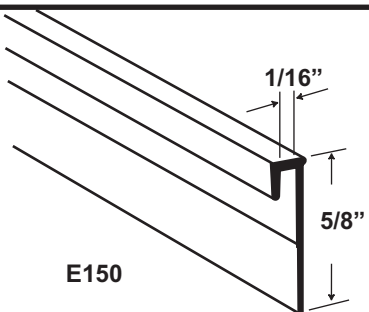

R150B Bright

Tube Quantity Standard Piece

25 Pieces Length 12'

25 Pieces Length 12'

R150A For use with Light Gauge (1/16") Material

R150B For use with Standard Gauge (3/32") Material

E150

Available Finishes and Colors