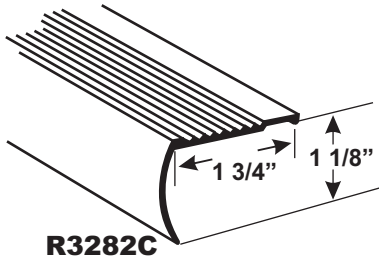

Stair Nosing

Available Finishes and Colors

H1547	Hammered
GH1547	Gold Hammered
EBH1547	Etched Brass Hammered

Tube Quantity Standard Piece

25 Pieces	Length 12'
25 Pieces	
25 Pieces	

Available Finishes and Colors