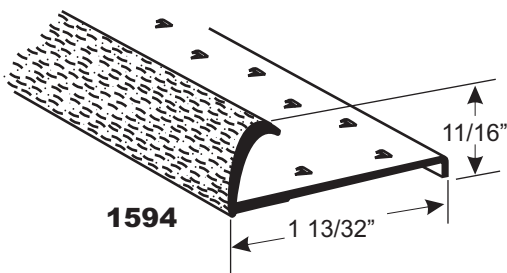

Tube Quantity Standard Piece

25 Pieces	Standard Piece Length 12'
12 Pieces	
25 Pieces	
12 Pieces	
25 Pieces	
12 Pieces	

Available Finishes and Colors

H4094	Hammered	25 Pieces	Standard Piece Length 12'
SH4094	Slotted Hammered	12 Pieces	
GH4094	Gold Hammered	25 Pieces	
SGH4094	Slotted Gold Hammered	12 Pieces	
EBH4094	Etched Brass Hammered	25 Pieces	
SEBH4094	Slotted Etched Brass Hammered	12 Pieces	

Tube Quantity Standard Piece

25 Pieces	Standard Piece Length 12'
12 Pieces	
25 Pieces	
12 Pieces	
25 Pieces	
12 Pieces	

Available Finishes and Colors

H1594	Hammered	25 Pieces	Standard Piece Length 12'
SH1594	Slotted Hammered	12 Pieces	
GH1594	Gold Hammered	25 Pieces	
SGH1594	Slotted Gold Hammered	12 Pieces	
EBH1594	Etched Brass Hammered	25 Pieces	
SEBH1594	Slotted Etched Brass Hammered	12 Pieces	