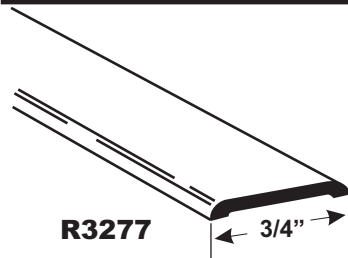

R3277

Available Finishes and Colors

R3277   Bright

Tube Quantity   Standard Piece

12 Pieces   Length 12'