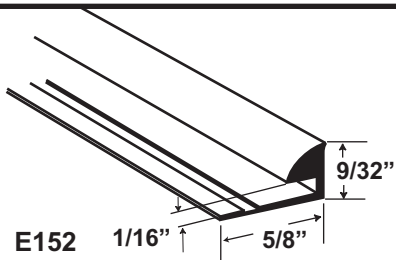

Available Finishes and Colors

E152	Etched

Tube Quantity Standard Piece

40 Pieces	Length 12'