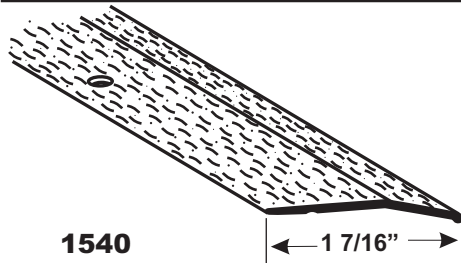

1540

Available Finishes and Colors

H1540   Hammered
GH1540   Gold Hammered
EBH1540   Etched Brass Hammered

Tube Quantity   Standard Piece

25 Pieces   Length 12'
25 Pieces
25 Pieces