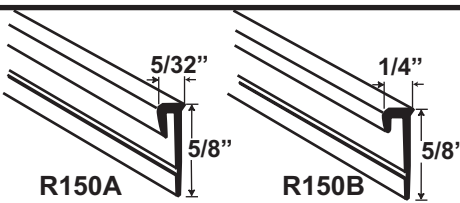

R150A

R150B

Available Finishes and Colors

R150A   Bright

R150B   Bright

Tube Quantity   Standard Piece

25 Pieces   Length 12'

25 Pieces   Length 12'

R150A For use with Light Gauge (1/16") Material

R150B For use with Standard Gauge (3/32") Material