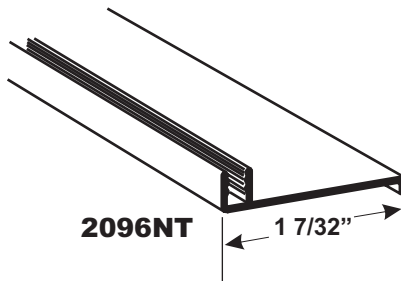

Available Finishes and Colors

2096NT

Mill Finish

Tube Quantity Standard Piece

25 Pieces Length 12'