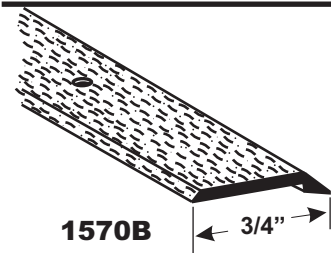

Tube Quantity Standard Piece

12 Pieces Length 12'

1570B

Available Finishes and Colors

H1570B Hammered
GH1570B Gold Hammered
EBH1570B Etched Brass Hammered

Tube Quantity Standard Piece

12 Pieces Length 12'
12 Pieces
12 Pieces