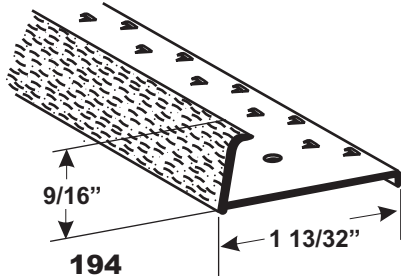

KINTRIM METAL MOLDINGS

KINTRIM aluminum moldings, extruded from quality alloy to wear well and look handsome, fill every trim requirement in both residential and commercial buildings. Choose from this quality selection of work saving accessories especially designed for installation specialists. Each has been carefully selected and tested to assure ease of use and high productivity.

Carpet Grippers

Available Finishes and Colors

H194	Hammered	25 Pieces	Standard Piece Length 12'
SH194	Slotted Hammered	12 Pieces	
GH194	Gold Hammered	25 Pieces	
SGH194	Slotted Gold Hammered	12 Pieces	
EBH194	Etched Brass Hammered	25 Pieces	
SEBH194	Slotted Etched Brass Hammered	12 Pieces	

Tube Quantity Standard Piece

25 Pieces	Standard Piece Length 12'
12 Pieces	
25 Pieces	
12 Pieces	
25 Pieces	
12 Pieces