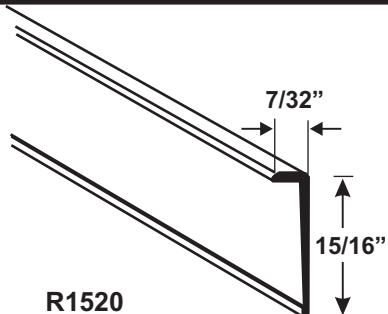

Counter Edging

Available Finishes and Colors

R1520	Bright

Tube Quantity Standard Piece

12 Pieces	Length 12'