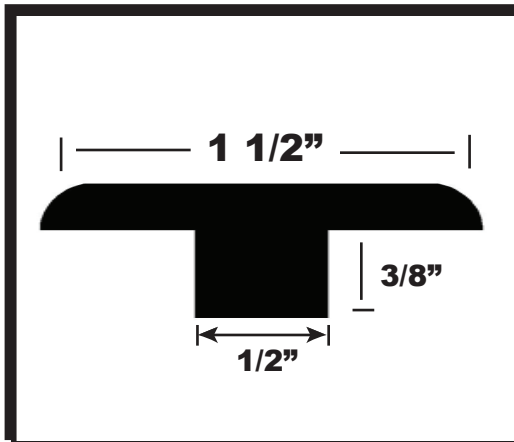

# New Product Update

FW3890 NAT 6  
OAK T-MOULDING 6FT NATURAL

FW3890 NAT 6  
T-Moulding for joining adjacent  
floors of equal height.  
1 1/2" wide with a 3/8" drop.

## Features

**FW3890 NAT 6 -**  
**6 foot lengths**  
**Available in Natural finish**  
**5 pieces per pack**

**Distributed By**

**BENGARD MANUFACTURING**  
[www.bengard.com](http://www.bengard.com)