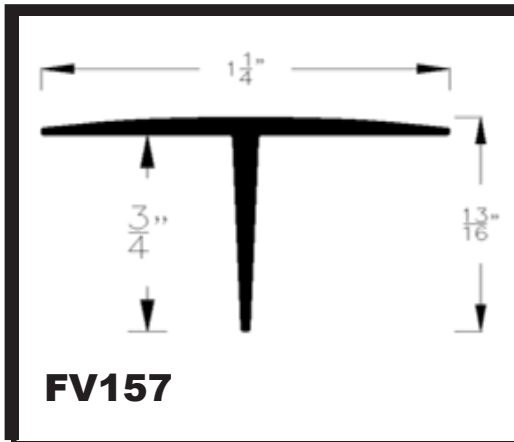

DURA*TRIM

New Product Update

April 2007

FV157
Vinyl Hatch Cover
12 foot length

FV157 - Vinyl Hatch Cover:
Can be used between ceramic,
hardwood and laminate floors of
equal heights. Where expansion
is expected.

Colours: BG, BK, BR and SG

Features

FV157 - 12 pieces per tube
12 foot length
12 lbs. per tube
Colours: BG, BK, BR and SG

Distributed By

www.dura-trim.com