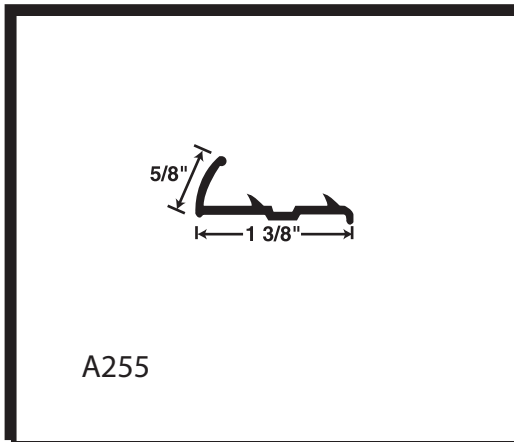

A14

Binder Bar - 1IN X 12FT

HAMMERED DARK BRONZE

A14: Binder Bar
1" Binder bar for transitions. Made for height differentials of up to 3/16".

Available: Hammered Dark Bronze

Features

NOW AVAILABLE IN HAMMERED DARK BRONZE

HAMMERED DARK BRONZE

A16: Binder Bar
1-1/2" Binder bar for transitions.
Made for height differentials of up
to 3/16".

Available: Hammered Dark Bronze

Features

NOW AVAILABLE IN HAMMERED DARK BRONZE

**A16 HDB - 10 PIECES PER TUBE
12 FT LENGTH**

Distributed By

www.dura-trim.com

DURA*TRIM

New Product Update

January 2008

A255
Carpet Edge - Pinned
12 foot length
HAMMERED DARK BRONZE

A255: Pinned Tapdown
Residential weight pinned tapdown for use with low to medium pile action backed carpet up to 30oz. Ultra pin system for maximum holding strength. 5/8" top face.

Available: Hammered Dark Bronze

Features

NOW AVAILABLE IN HAMMERED DARK BRONZE

**A255 HDB - 10 PIECES PER TUBE
12 FT LENGTH**

Distributed By

www.dura-trim.com

DURA*TRIM

New Product Update