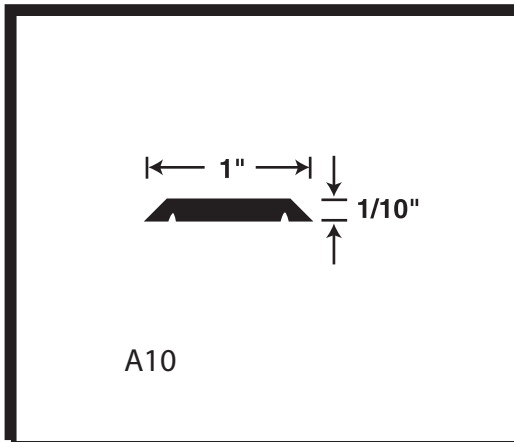

DURA*TRIM

New Product Update

January 2008

A10
Flat Bar - 1IN X 12FT

HAMMERED DARK BRONZE

A10: Flat Bar
1" Flat joiner. For binding seams at doorways where dissimilar floors of equal height meet.

Available: Hammered Dark Bronze

Features

NOW AVAILABLE IN HAMMERED DARK BRONZE

**A10 HDB - 10 PIECES PER TUBE
12 FT LENGTH**

Distributed By

www.dura-trim.com

DURA*TRIM

New Product Update

January 2008

A14

Binder Bar - 1IN X 12FT

HAMMERED DARK BRONZE

A14: Binder Bar
1" Binder bar for transitions. Made for height differentials of up to 3/16".

Available: Hammered Dark Bronze

Features

NOW AVAILABLE IN HAMMERED DARK BRONZE

**A14 HDB - 10 PIECES PER TUBE
12 FT LENGTH**

Distributed By

www.dura-trim.com

DURA*TRIM

New Product Update

January 2008

A16

Binder Bar - 1-1/2IN X 12FT