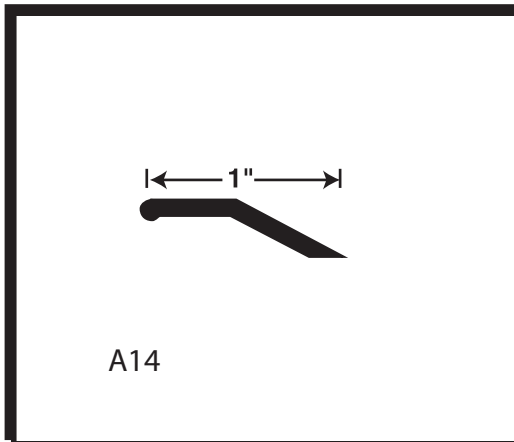

DURA*TRIM

New Product Update

January 2008

A10
Flat Bar - 1IN X 12FT

HAMMERED DARK BRONZE

A10: Flat Bar
1" Flat joiner. For binding seams at doorways where dissimilar floors of equal height meet.

Available: Hammered Dark Bronze

Features

NOW AVAILABLE IN HAMMERED DARK BRONZE

**A10 HDB - 10 PIECES PER TUBE
12 FT LENGTH**

Distributed By

www.dura-trim.com

DURA*TRIM

New Product Update

January 2008

A14

Binder Bar - 1IN X 12FT

HAMMERED DARK BRONZE

A14: Binder Bar
1" Binder bar for transitions. Made for height differentials of up to 3/16".

Available: Hammered Dark Bronze

Features

NOW AVAILABLE IN HAMMERED DARK BRONZE

**A14 HDB - 10 PIECES PER TUBE
12 FT LENGTH**

Distributed By

www.dura-trim.com

DURA*TRIM

New Product Update

January 2008

A16

Binder Bar - 1-1/2IN X 12FT