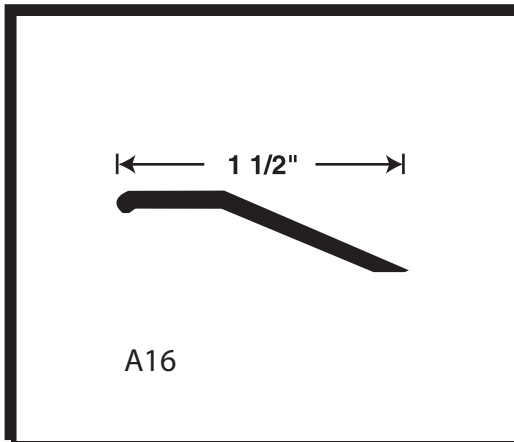

DURA*TRIM

New Product Update

January 2008

A10
Flat Bar - 1IN X 12FT

HAMMERED DARK BRONZE

A10: Flat Bar
1" Flat joiner. For binding seams at doorways where dissimilar floors of equal height meet.

Available: Hammered Dark Bronze

A14

Binder Bar - 1IN X 12FT

HAMMERED DARK BRONZE

A14: Binder Bar
1" Binder bar for transitions. Made for height differentials of up to 3/16".

Available: Hammered Dark Bronze

Features

NOW AVAILABLE IN HAMMERED DARK BRONZE

**A14 HDB - 10 PIECES PER TUBE
12 FT LENGTH**

Distributed By

www.dura-trim.com

DURA*TRIM

New Product Update

January 2008

A16

Binder Bar - 1-1/2IN X 12FT

HAMMERED DARK BRONZE

A16: Binder Bar
1-1/2" Binder bar for transitions.
Made for height differentials of up
to 3/16".

Available: Hammered Dark Bronze

Features

NOW AVAILABLE IN HAMMERED DARK BRONZE

**A16 HDB - 10 PIECES PER TUBE
12 FT LENGTH**