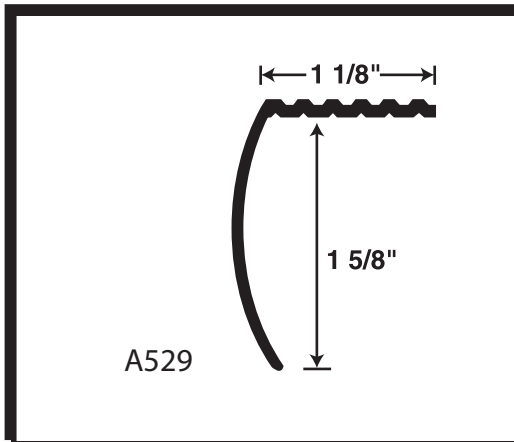

A529

Stair Nose 1-5/8IN X 12FT

HAMMERED DARK BRONZE