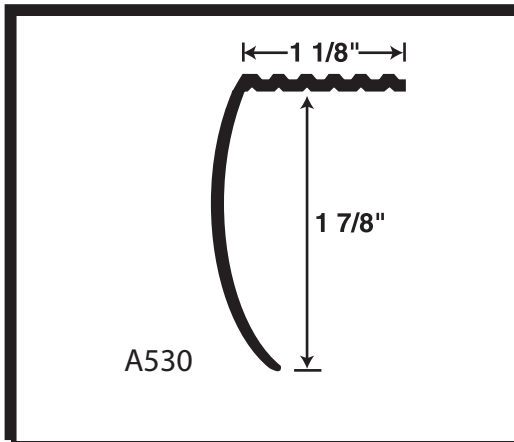

A530 - Stair Nose
1-7/8" drop stair nosing. Protects edge of stair from damage. This product is designed for light commercial or residential use.

Available: Hammered Dark Bronze

Features

NOW AVAILABLE IN HAMMERED DARK BRONZE

**A530 HDB - 10 PIECES PER TUBE
12 FT LENGTH**

Distributed By

www.dura-trim.com