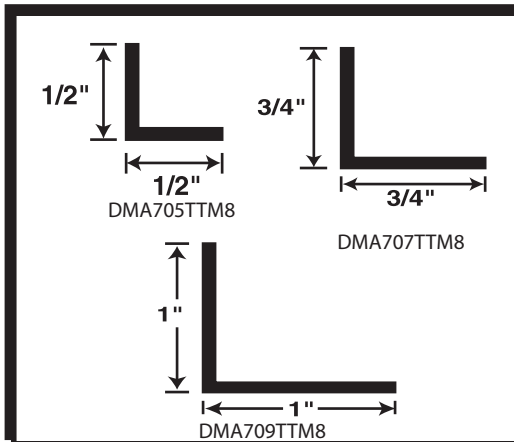

DURA*TRIM

New Product Update

SEPT 2007

DMA705/DMA707/DMA709 TTM8 ANGLES - 8 FOOT LENGTHS TITANIUM

DMA705 TTM8 - 1/2INX8FT
DMA707 TTM8 - 3/4INX8FT
DMA709 TTM8 - 1INX8FT

Add decorative accents to existing kitchen or bathroom cupboards, furniture, bulkheads and more.

"NEW" Finish: Titanium

Features

8 foot lengths

5 pieces per pack

"NEW" Finish: Titanium

Distributed By

www.dura-trim.com