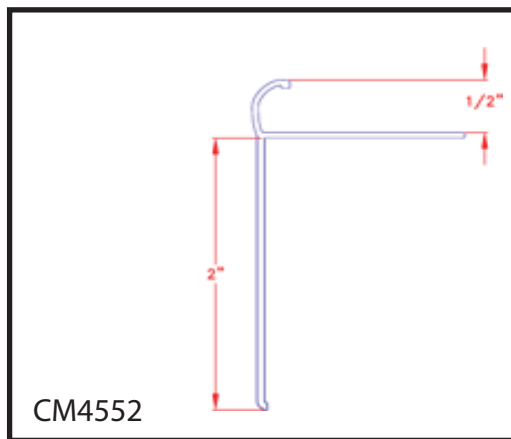

# New Product Update

September 2010

CM4552  
1/2IN (12MM) Tile Decorative Nosing  
12 foot length

CM4552: 1/2IN (12MM) Tile Decorative Nosing

Heavy duty profile with a smooth finish and decorative face.

The radius of the top meets building codes. Full 2IN drop will finish unsightly stair nose.

## Features

1/2IN (12MM) Tile Decorative Nosing

**CM4552 - 12 PIECE PER TUBE  
12 FT LENGTHS**

**AVAILABLE IN: Satin Titanium and Satin Clear**

**Distributed By**