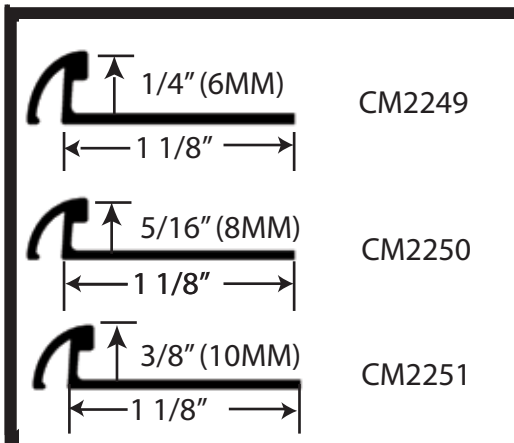

New Product Update

June 2007

CM2249/CM2250/CM2251
Tile Corner Edge
8 foot lengths

CM2249 - 1/4" Tile Corner Edge for use with 1/4" tile.

CM2250 - 5/16" Tile Corner Edge for use with 5/16" tile.

CM2251 - 3/8" Tile Corner Edge for use with 3/8" tile.

Pre-punched for easy setting into adhesive.

Protects edge of tile from chipping.

Provides a 90 degree corner. Can also be used on corners.

Features

New softer radius for a superior, polished finish

25 pieces per tube

8 foot lengths

Available in BB, BC, CA, CP, GA, MF, TL

Also available in CONTOUR FLEXMAX 

Distributed By