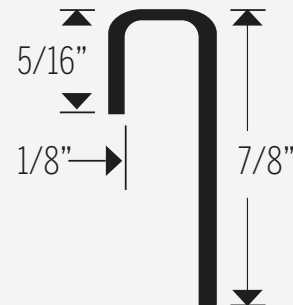

NEW PRODUCT UPDATE

SEPTEMBER 2013

**STAINLESS
STEEL
COVE CAP**

CM331STS08 1/8IN STAINLESS STEEL COVE CAP

CM331STS08

- Stainless Steel Cove Cap for use on the wall to provide a coved finish
- Can be sealed with silicone to offer excellent resistance to dirt build up
- Accepts resilient flooring materials up to 3mm 1/8" thick

FEATURES

- **12 piece pack size**
- **8 ft lengths**
- **Available in a Stainless Steel finish**

Contact the Customer Service Department to place your order today!

CDN Customers : Phone: 1 800 565 6653 Fax: 905 625 3396 Email: info@loxscreenflooring.com
U.S Customers : Phone: 573 359 9826 Fax: 573 359 9816 Email: debbie.thompson@loxscreen.com