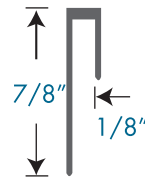

SECTION 1

VINYL WALL CAPS

SECTION

1/4" Cove Cap for use when coving carpet up to 5/16" thick.

■ CC1010PS

Length: 12ft
Pieces: 25pcs

1/4" Square Cove Cap for use when coving carpet up to 5/16" thick and where a square look is required. Available with peel and stick tape or dry back.

■ CC1020PS

Length: 12ft
Pieces: 25pcs

1/8" Square Cove Cap for use when coving carpet up to 3/16" thick and where a square look is required. Available with peel and stick tape or dry back.

■ CC1060PS

Length: 12ft
Pieces: 25pcs

1/8" resilient cove cap for use when coving resilient floor up to 3/16" thick. Peel and stick tape for easy application.

Length: 12ft
Pieces: 25pcs

CORNER GUARD

Can be used for capping carpet, ceramic, or paneling up to 1/4" thick.