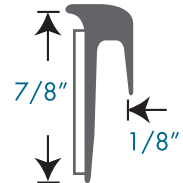

SECTION 1

VINYL WALL CAPS

SECTION

1/4" Cove Cap for use when coving carpet up to 5/16" thick.

■ CC1010PS

Length: 12ft
Pieces: 25pcs

1/4" Square Cove Cap for use when coving carpet up to 5/16" thick and where a square look is required. Available with peel and stick tape or dry back.

■ CC1020PS

Length: 12ft
Pieces: 25pcs

1/8" Square Cove Cap for use when coving carpet up to 3/16" thick and where a square look is required. Available with peel and stick tape or dry back.

■ CC1060PS

Length: 12ft
Pieces: 25pcs

1/8" resilient cove cap for use when coving resilient floor up to 3/16" thick. Peel and stick tape for easy application.

Length: 12ft
Pieces: 25pcs

CORNER GUARD

Can be used for capping carpet, ceramic, or paneling up to 1/4" thick.