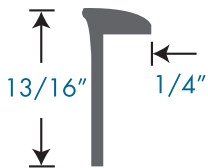

■ CC1020PS

Length: 12ft
Pieces: 25pcs

1/8" Square Cove Cap for use when coving carpet up to 3/16" thick and where a square look is required. Available with peel and stick tape or dry back.

■ CC1060PS

Length: 12ft
Pieces: 25pcs

1/8" resilient cove cap for use when coving resilient floor up to 3/16" thick. Peel and stick tape for easy application.

Length: 12ft
Pieces: 25pcs

CORNER GUARD

Can be used for capping carpet, ceramic, or paneling up to 1/4" thick.

■ CC1030PS

Length: 12ft
Pieces: 50pcs

1/8" resilient Cove Cap for use when coving resilient floor or tile up to 3/16" thick. Peel and stick tape for easy application.

■ CC1040PS

Length: 12ft
Pieces: 25pcs