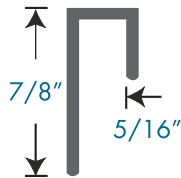

SECTION 1

VINYL WALL CAPS

SECTION

1/4" Cove Cap for use when coving carpet up to 5/16" thick.

■ CC1010PS

Length: 12ft
Pieces: 25pcs

1/4" Square Cove Cap for use when coving carpet up to 5/16" thick and where a square look is required. Available with peel and stick tape or dry back.

■ CC1020PS

Length: 12ft
Pieces: 25pcs

1/8" Square Cove Cap for use when coving carpet up to 3/16" thick and where a square look is required. Available with peel and stick tape or dry back.

■ CC1060PS

Length: 12ft
Pieces: 25pcs

1/8" resilient cove cap for use when coving resilient floor up to 3/16" thick. Peel and stick tape for easy application.

Length: 12ft
Pieces: 25pcs

CORNER GUARD

Can be used for capping carpet, ceramic, or paneling up to 1/4" thick.