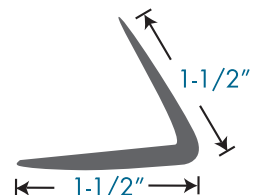

■ Available in all 36 colours

■ Available with special order only ■ Available in all 18 ESSENTIALS colours ■ Available in 4 colours (Beige, Black, Brown & Grey)

■ Available in 8 colours (Black, Brown, Beige, Grey, Charcoal, Medium Grey, Sable & Fawn) ■ Available in Black only.

For colour availability please refer to Colour Guide/Legend on pg. 34