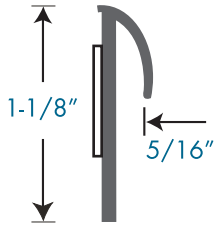

SECTION 1

VINYL WALL CAPS

SECTION

1/4" Cove Cap for use when coving carpet up to 5/16" thick.

■ CC1010PS

Length: 12ft
Pieces: 25pcs

1/4" Square Cove Cap for use when coving carpet up to 5/16" thick and where a square look is required. Available with peel and stick tape or dry back.

■ CC1020PS

Length: 12ft
Pieces: 25pcs

1/8" Square Cove Cap for use when coving carpet up to 3/16" thick and where a square look is required. Available with peel and stick tape or dry back.

■ CC1060PS

Length: 12ft
Pieces: 25pcs

1/8" resilient cove cap for use when coving resilient floor up to 3/16" thick. Peel and stick tape for easy application.

Length: 12ft
Pieces: 25pcs

CORNER GUARD

Can be used for capping carpet, ceramic, or paneling up to 1/4" thick.