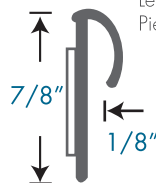

1/8" resilient cove cap for use when coving resilient floor up to 3/16" thick. Peel and stick tape for easy application.

Length: 12ft
Pieces: 25pcs

CORNER GUARD

Can be used for capping carpet, ceramic, or paneling up to 1/4" thick.

■ CC1030PS

Length: 12ft
Pieces: 50pcs

1/8" resilient Cove Cap for use when coving resilient floor or tile up to 3/16" thick. Peel and stick tape for easy application.

■ CC1040PS

Length: 12ft
Pieces: 25pcs

Length: 12ft
Pieces: 25pcs

Flexible Vinyl Corner Guard: Corner protector for walls and doorways where a bumper guard is needed. This product will not shrink, crack or chip like rigid plastics.

Length: 12ft
Pieces: 10pcs