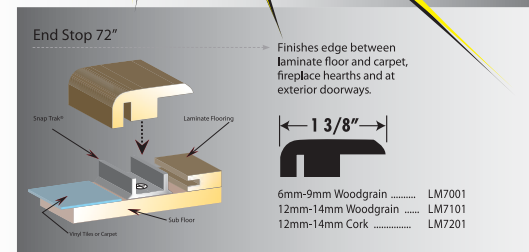

Loxcreen

FLOORING GROUP

Loxcreen
FLOOR COVERING
ACCESSORIES

BENGARD
FLOOR MOULDING SPECIALISTS

DURA-TRIM

**15 NEW
Colors**
In Various sizes

Superior Moldings

Our superior moldings are built on structurally sound, water resistant MDF.

Superior Design

The finish is wrapped laminate using waterproof adhesive.

Superior Quality

The melamine surface is impregnated with Aluminum Oxide then wrapped over the transition to give our transitions superior wearability over the competition.

► **Metal Snap Track**

Superior to plastic — comes complete with screws and anchors.

► **Packaging**

Fully packaged and shrink-wrapped for superior presentation.

► **Warranty**

25 year warranty on all transitions.

6mm - 9mm Program - colors

Also available in 10mm - 14mm MDF woodgrain trims. Must order in FULL cartons and allow 2-3 weeks for delivery.

294

576

672

790

878

10mm - 14mm Program - colors

Also available in 6mm - 9mm MDF woodgrain trims. Must order in FULL cartons and allow 2-3 weeks for delivery.

169

173

175

354

532

626

700

702

766

902

1-800-565-6653 • www.loxcreenflooring.com • info@loxcreenflooring.com