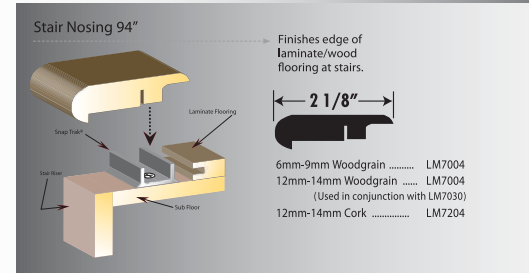

Loxcreen

FLOORING GROUP

Loxcreen
FLOOR COVERING
ACCESSORIES

BENGARD
FLOOR MOULDING SPECIALISTS

DURA-TRIM

**15 NEW
Colors**
In Various sizes

Superior Moldings

Our superior moldings are built on structurally sound, water resistant MDF.

Superior Design

The finish is wrapped laminate using waterproof adhesive.

Superior Quality

The melamine surface is impregnated with Aluminum Oxide then wrapped over the transition to give our transitions superior wearability over the competition.

► **Metal Snap Track**

Superior to plastic — comes complete with screws and anchors.

► **Packaging**

Fully packaged and shrink-wrapped for superior presentation.

► **Warranty**

25 year warranty on all transitions.

6mm - 9mm Program - colors

Also available in 10mm - 14mm MDF woodgrain trims. Must order in FULL cartons and allow 2-3 weeks for delivery.

294

576

672

790

878

10mm - 14mm Program - colors

Also available in 6mm - 9mm MDF woodgrain trims. Must order in FULL cartons and allow 2-3 weeks for delivery.

169

173

175

354

532

626

700

702

766

902

1-800-565-6653 • www.loxcreenflooring.com • info@loxcreenflooring.com