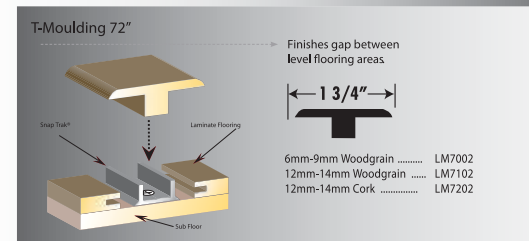

Loxcreen

FLOORING GROUP

Loxcreen
FLOOR COVERING
ACCESSORIES

BENGARD
FLOOR MOULDING SPECIALISTS

DURA-TRIM

**15 NEW
Colors**
In Various sizes

Superior Moldings

Our superior moldings are built on structurally sound, water resistant MDF.

Superior Design

The finish is wrapped laminate using waterproof adhesive.

Superior Quality

The melamine surface is impregnated with Aluminum Oxide then wrapped over the transition to give our transitions superior wearability over the competition.

► **Metal Snap Track**

Superior to plastic — comes complete with screws and anchors.

► **Packaging**

Fully packaged and shrink-wrapped for superior presentation.

► **Warranty**

25 year warranty on all transitions.

6mm - 9mm Program - colors

Also available in 10mm - 14mm MDF woodgrain trims. Must order in FULL cartons and allow 2-3 weeks for delivery.

294

576

672

790

878

10mm - 14mm Program - colors

Also available in 6mm - 9mm MDF woodgrain trims. Must order in FULL cartons and allow 2-3 weeks for delivery.

169

173

175

354

532

626

700

702

766

902

1-800-565-6653 • www.loxcreenflooring.com • info@loxcreenflooring.com