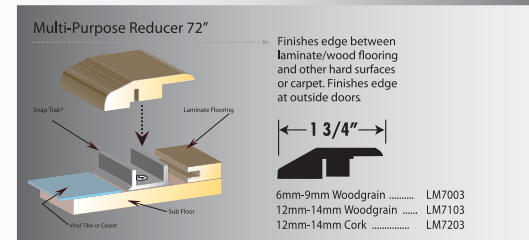

Loxcreen

FLOORING GROUP

Loxcreen
FLOOR COVERING
ACCESSORIES

BENGARD
FLOOR MOULDING SPECIALISTS

DURA-TRIM

**15 NEW
Colors**
In Various sizes

Superior Moldings

Our superior moldings are built on structurally sound, water resistant MDF.

Superior Design

The finish is wrapped laminate using waterproof adhesive.

Superior Quality

The melamine surface is impregnated with Aluminum Oxide then wrapped over the transition to give our transitions superior wearability over the competition.

► **Metal Snap Track**

Superior to plastic — comes complete with screws and anchors.

► **Packaging**

Fully packaged and shrink-wrapped for superior presentation.

► **Warranty**

25 year warranty on all transitions.

6mm - 9mm Program - colors

Also available in 10mm - 14mm MDF woodgrain trims. Must order in FULL cartons and allow 2-3 weeks for delivery.

294

576

672

790

878

10mm - 14mm Program - colors

Also available in 6mm - 9mm MDF woodgrain trims. Must order in FULL cartons and allow 2-3 weeks for delivery.

169

173

175

354

532

626

700

702

766

902

1-800-565-6653 • www.loxcreenflooring.com • info@loxcreenflooring.com