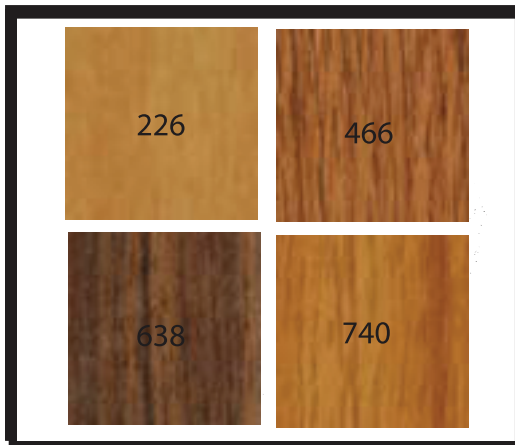

New Product Update

DECEMBER 2008

6MM-9MM MDF Woodgrain
Laminate Mouldings
4 "NEW" colours

6MM - 9MM MDF Woodgrain Laminate
Mouldings

4 "NEW" colours

226

466

638

740

For samples please contact 1.800.565.6653

Features

Due to changing colour directions, Loxscreen has added four "new" woodgrain finishes to the current 6MM - 9MM MDF Woodgrain Laminate Moulding assortment